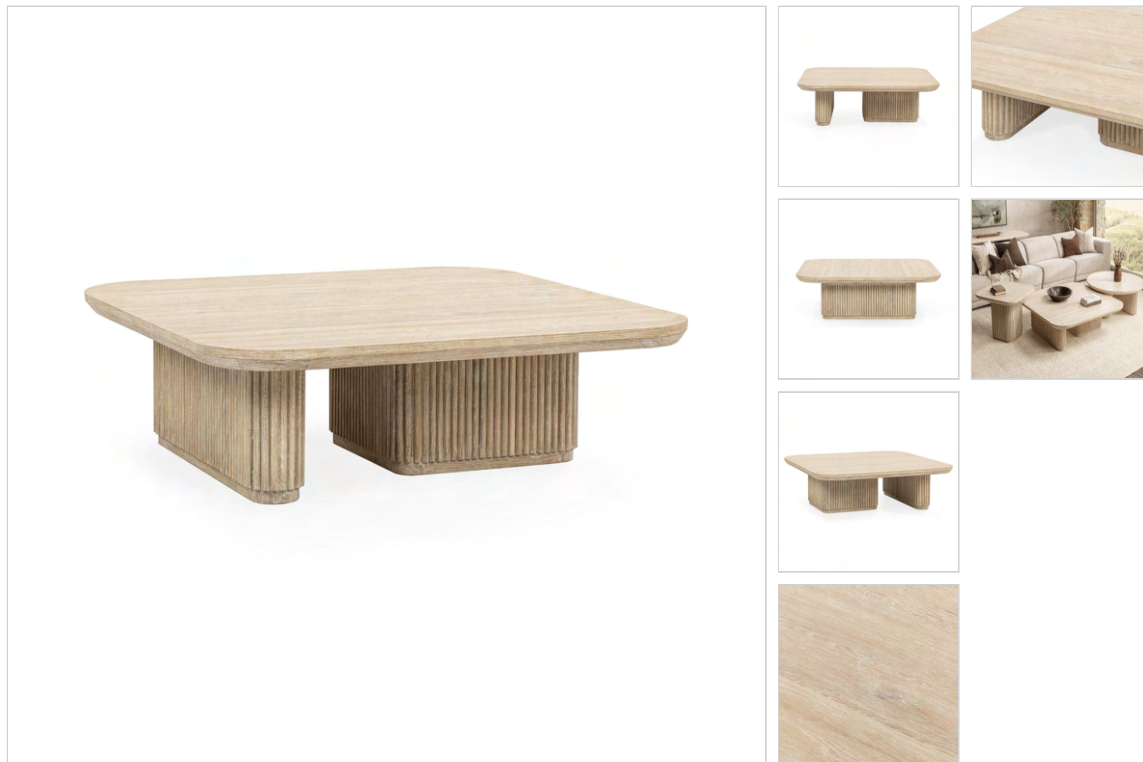

SKU: 51031761

VANDER SOLID WOOD SQUARE COFFEE TABLE

DETAILS

Materials: Oak Veneer

Individual Product Dimensions: 48.00W x 48.00D x 15.00H

SHIPPING

Total Boxes: 1

Product Cubic Feet: 29.76

Packaged Dimensions: 51.57W x 51.57D x 20.47H

Arrives Assembled