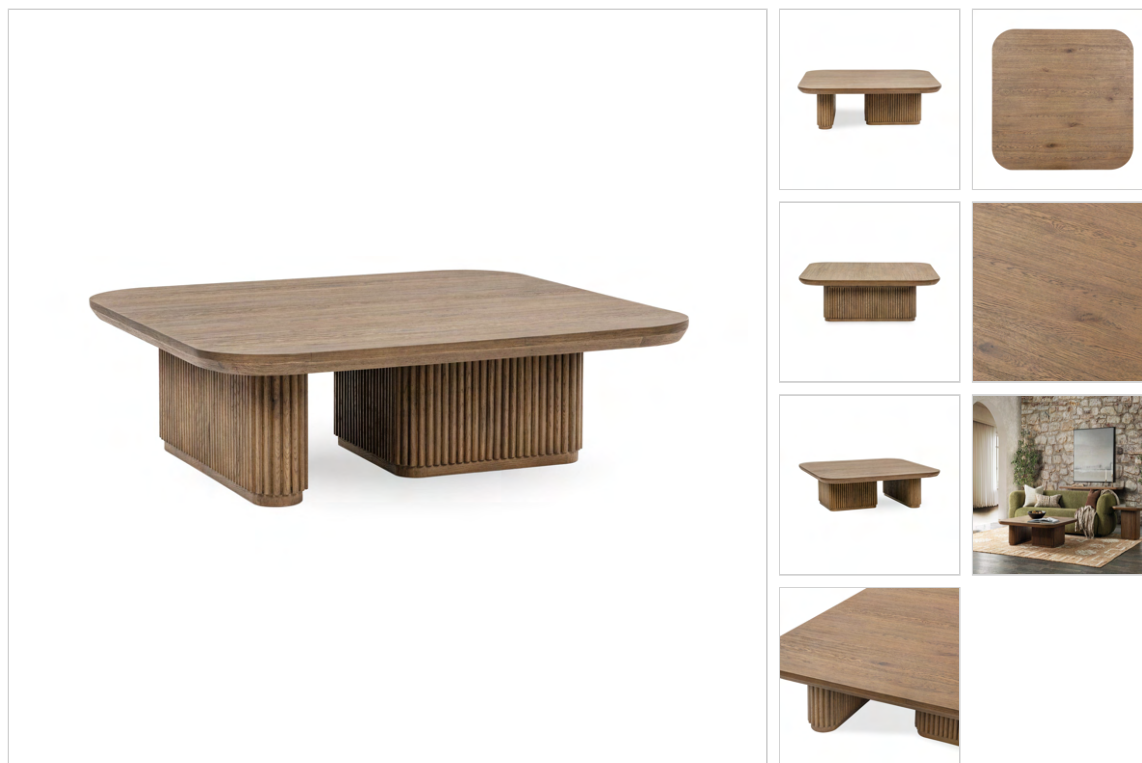

SKU: 51031765

VANDER SOLID WOOD SQUARE COFFEE TABLE

DETAILS

Materials: Oak Veneer

Individual Product Dimensions: 48.00W x 48.00D x 15.00H

SHIPPING

Total Boxes: 1

Product Cubic Feet: 29.76

Packaged Dimensions: 51.57W x 51.57D x 20.47H

Arrives Assembled