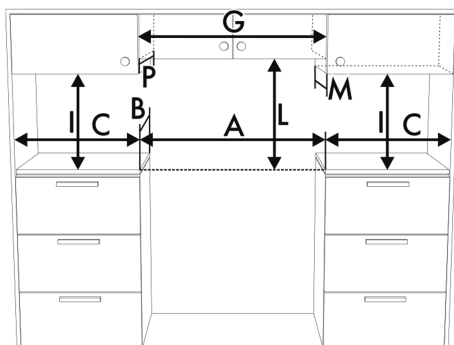

Product dimension drawing

Accessories

GTP
Partial-extension telescopic guides

KITTKSPR24
Plinth, 3 sides, 900mm, SPR cookers 24", black

PALPZ
Pizza shovel with fold away handle

Color option

SPR24UIMMW
Color: Matte white

SPR24UIMAN
Color: Matt Black

Product installation drawing

A	24"	610 mm
B	25"	630 mm
C ¹	5 7/8"	150 mm
G ²	24"	610 mm
j ³	18"	457 mm
L	see user manual	
M ⁴	13"	330 mm
P ⁴	13"	330 mm