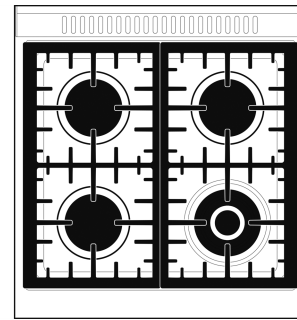

Touch control - Easy and intuitive timer setting with a single touch

True-convection - The best cooking performances guaranteed by ventilated circular flow.

Tangential cooling - New cooling system with tangential fan and airflow from the door to the splashback

Soft close - The door is equipped with a specific system for silent closing

Cooktop technical features

Cooking zones	4
Front-left - 1300 W - Booster 1400 W - Ø 18.0 cm	
Rear-left - 2300 W - Booster 3000 W - Ø 18.0 cm	
Front-right - 2300 W - Booster 3000 W - Ø 14.5 cm	
Rear-right - 1300 W - Booster 1400 W - Ø 21.0 cm	

SPR24UIMAN
Color: Matt Black

Product installation drawing

A	24"	610 mm
B	25"	630 mm
C ¹	5 7/8"	150 mm
G ²	24"	610 mm
j ³	18"	457 mm
L	see user manual	
M ⁴	13"	330 mm
P ⁴	13"	330 mm