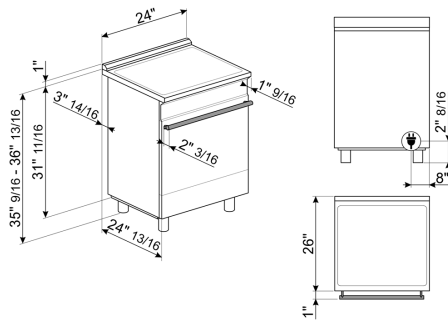

Included accessories

Oven wire rack	2
----------------	---

Electrical Connection

Circuit breaker	30 A
Voltage	208/240 V
Frequency	60 Hz

Logistic Information

Width	23 15/16 "
Depth	25 "
Height	35 9/16 "
Net weight	157 lbs

Product dimension drawing

Accessories

GTP
Partial-extension telescopic guides

KITTKSPR24
Plinth, 3 sides, 900mm, SPR cookers 24", black

PALPZ
Pizza shovel with fold away handle

Color option

SPR24UIMMW
Color: Matte white

SPR24UIMAN
Color: Matt Black

Product installation drawing

A	24"	610 mm
B	25"	630 mm
C ¹	5 7/8"	150 mm
G ²	24"	610 mm
j ³	18"	457 mm
L	see user manual	
M ⁴	13"	330 mm
P ⁴	13"	330 mm