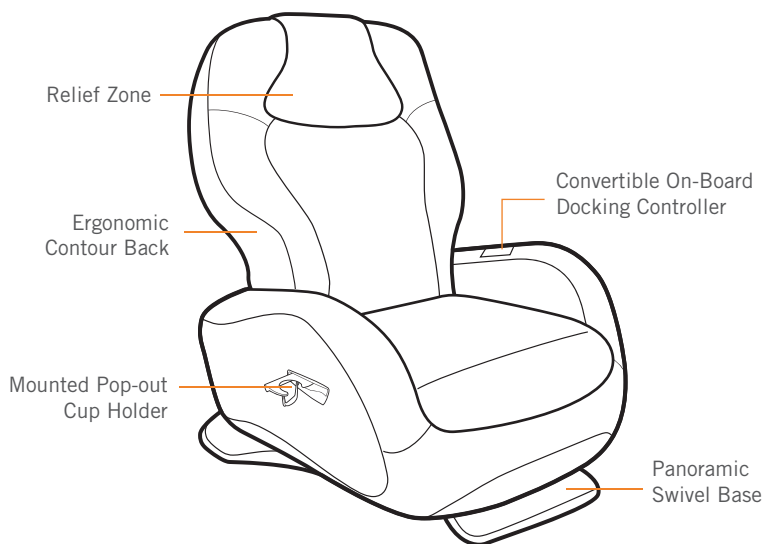

More Features For More Comfort

MASSAGE CONTROLLER
– It's all at your fingertips