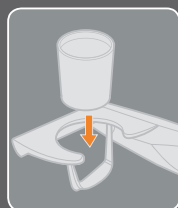

**RELIEF ZONE**

Flip back the head pillow to reveal a 'relief zone', a unique feature that allows for a penetrating deep-tissue cervical massage.

**ERGONOMIC CONTOUR BACK**

Ergonomic contours provide exceptional comfort and back support with or without engaging the Human Touch Robot. This ensures that the HT-2720 is a comfortable chair to sit in; even when you are not getting an invigorating massage.

**RETRACTABLE CUP HOLDER**

Finger tip released, Pop-out Cup Holder provides instant refreshment support.

**PANORAMIC SWIVEL BASE WITH TRANSPORT ROLLER**

Chair rests on a swivel base that rotates left and right. A transport roller on back of the base allows for mobility.