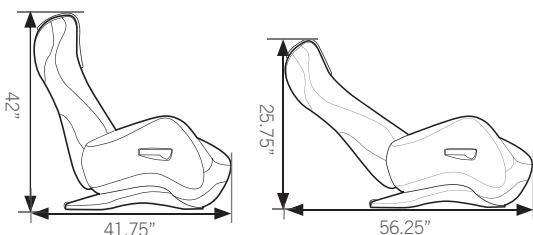

## Welcome to the perfect fit for your body, budget, schedule and style.

The Human Touch<sup>®</sup> HT-2720 is not your grandfather's old massage chair (as much as he wishes it were). In just 15 minutes per day, this stylish, technologically advanced chair expertly melts away the tension and stress of everyday life, alleviating pain, improving relaxation and soothing sore muscles.

Grab a seat and let the patented Human Touch Massage System do what it does best—replicate the therapeutic techniques used by back and spinal care professionals. The HT-2720 follows the contour of the spine to provide a targeted, effective massage once available only in chairs twice its cost. While it may not cost a fortune, its leather-like upholstery looks and feels like a million bucks. So discover the HT-2720 and enjoy a beautiful massage from a beautiful chair.

**More Features For More Comfort**

**MASSAGE CONTROLLER**  
– It's all at your fingertips

**DIMENSIONS**

Model number:

■	100-2720-001: Black-PU
■	100-2720-006: Cashew-PU
■	100-2720-004: Cashew-FSU
■	100-2720-003: Eggplant-FSU
■	100-2720-005: Green-FSU

**RELIEF ZONE**

Flip back the head pillow to reveal a 'relief zone', a unique feature that allows for a penetrating deep-tissue cervical massage.

**ERGONOMIC CONTOUR BACK**

Ergonomic contours provide exceptional comfort and back support with or without engaging the Human Touch Robot. This ensures that the HT-2720 is a comfortable chair to sit in; even when you are not getting an invigorating massage.