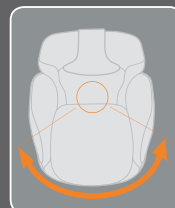

**RELIEF ZONE**

Flip back the head pillow to reveal a 'relief zone', a unique feature that allows for a penetrating deep-tissue cervical massage.

**ERGONOMIC CONTOUR BACK**

Ergonomic contours provide exceptional comfort and back support with or without engaging the Human Touch Robot. This ensures that the HT-2720 is a comfortable chair to sit in; even when you are not getting an invigorating massage.

**RETRACTABLE CUP HOLDER**

Finger tip released, Pop-out Cup Holder provides instant refreshment support.

**PANORAMIC SWIVEL BASE WITH TRANSPORT ROLLER**

Chair rests on a swivel base that rotates left and right. A transport roller on back of the base allows for mobility.