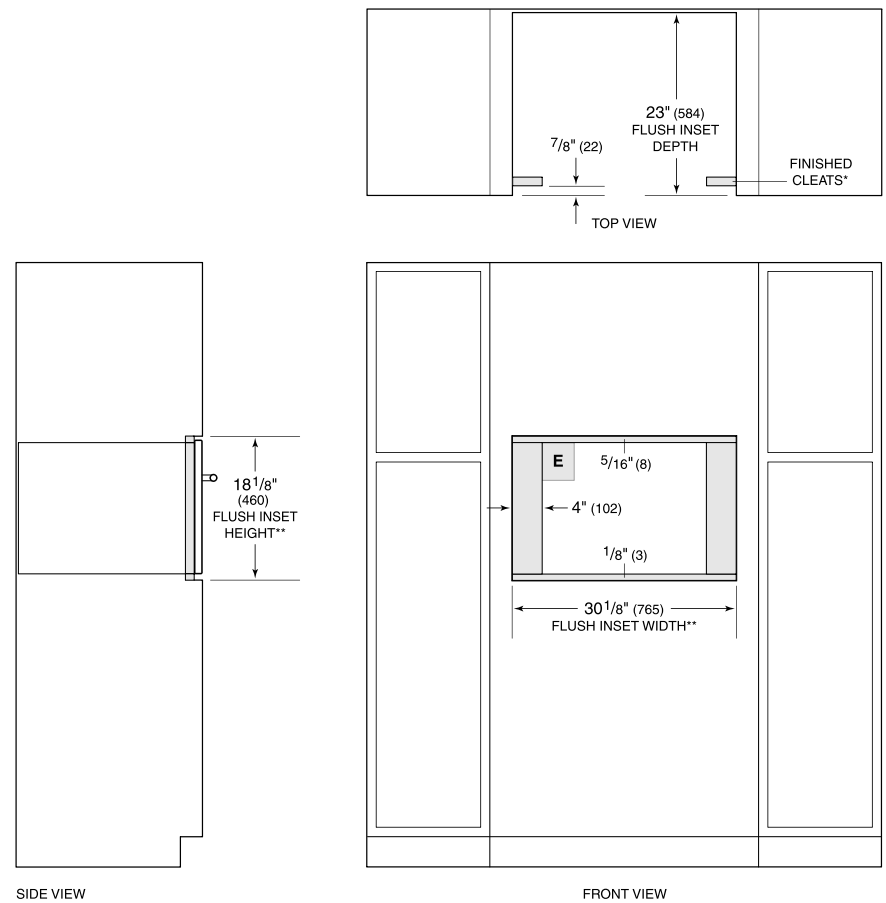

MDD30CM/B/TH

FEATURES

Distributes heat evenly with no hot or cold spots, allowing for oven-like operation

Installs standard or flush to conceal the oven from view

Matches M series ovens, coffee systems, convection steam oven

Let the microwave do the cooking with intuitive Gourmet Mode settings

Install into surrounding cabinetry to coordinate with other Wolf built-in ovens and warming drawers

PRODUCT SPECIFICATIONS

Model	MDD30CM/B/TH
Dimensions	29 7/8"W x 17 7/8"H x 20"D
Capacity	1.6 cu. ft.
Door Clearance	14 3/16"
Electrical Supply	120 VAC, 60 Hz
Electrical Service	15 amp dedicated circuit
Power Cord Length	4 Feet
Receptacle	3-prong grounding-type

ELECTRICAL

NOTE: Dimensions in parenthesis are in millimeters unless otherwise specified

DIMENSIONS

FLUSH INSTALLATION

*Will be visible and should be finished to match cabinetry.
 **Dimension provides minimum reveals.