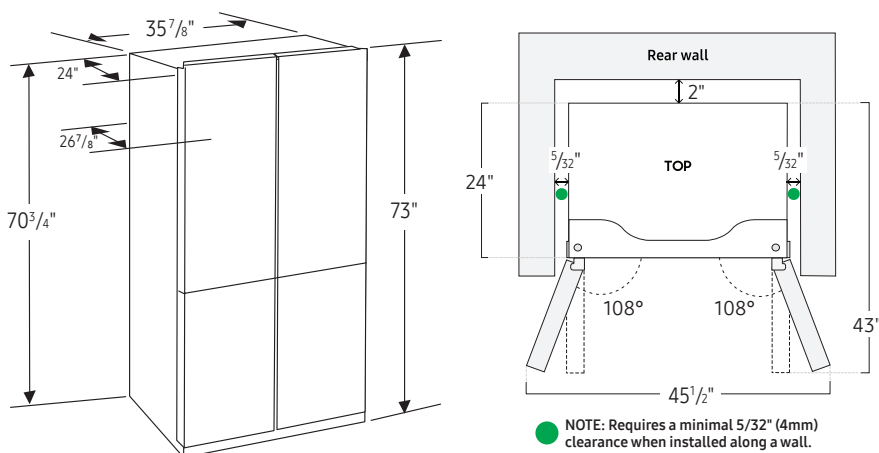

Dimensions

Total Capacity: 22.8 cu. ft.

Refrigerator: 14.2 cu. ft.

- 3 Tempered Glass Spill-Proof Shelves
- 2 Humidity-Controlled Crispers
- 6 Door Bins with 1 Bottle Door Bin
- LED Lighting

Freezer: 8.6 cu. ft.

- Dual Ice Maker in Freezer (Cubed Ice or Sphere Ice) Ice Bucket with 1 Scoop
- Produces up to 3.5 lbs ice/day
- 2 Freezer Bins
- 4 Slide-Out Shelves
- LED Lighting

Accessories

Water Filter: HAF-QIN

Warranty

One (1) Year Parts and Labor on Refrigerator
Five (5) Years Parts and Labor on Sealed Refrigeration System Only*
Ten (10) Years Parts and Five (5) Years Labor on Digital Inverter Compressor

*Compressor, evaporator, condenser, drier and connecting tubing.

Product Dimensions & Weight

Dimensions (WxHxD with hinges and doors):

35⁷/₈" x 73" x 26⁷/₈"

Dimensions (WxHxD without hinges and doors):

35⁷/₈" x 70³/₄" x 24"

Weight: 328 lbs

Shipping Dimensions & Weight (WxHxD)

Dimensions: 38¹/₄" x 78⁵/₈" x 30⁵/₈"

Weight: 348 lbs

Color

Bespoke White Glass

Model#

RM80F22WEW

UPC Code

198957005527