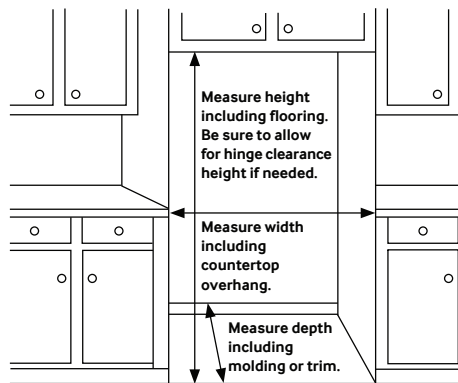

Rating

ENERGY STAR® rated:
600 kWh/yr

RM80F22WEW

SAMSUNG

Bespoke 22 cu. ft. Counter Depth 4-Door French Door Refrigerator with Zero Clearance Fit & Food Showcase Door

Installation Specifications

1. Measure the height, width and depth of the opening, making sure to include baseboards, molding tile, countertop overhang, etc. Check to be sure there is enough room to open the door (consider walls, islands or other obstacles when measuring).
2. Refer to illustrations below to determine dimensions.
3. Allow $5/32"$ (4mm) of clearance on hinge side of refrigerator when installing next to a wall.
4. Allow 2" minimum clearance at rear for proper air circulation and water/electrical connections.
5. Allow a 0.79" (20mm) clearance at the top for ease of installation.
6. Ensure each door and entryway in the home is wide enough for the refrigerator to be moved through easily.

For optimal usage and ability to open refrigerator doors completely, do not install next to a wall.

Please note: The following dimensions and cutout information is for planning purposes only. For complete installation details, consult manual packed with product or download manual online at samsung.com.

Product Dimensions & Weight

Dimensions (WxHxD with hinges and doors):

35⁷/₈" x 73" x 26⁷/₈"

Dimensions (WxHxD without hinges and doors):

35⁷/₈" x 70³/₄" x 24"

Weight: 328 lbs

Shipping Dimensions & Weight (WxHxD)

Dimensions: 38¹/₄" x 78⁵/₈" x 30⁵/₈"

Weight: 348 lbs

Color

Bespoke White Glass

Model#

RM80F22WEW

UPC Code

198957005527