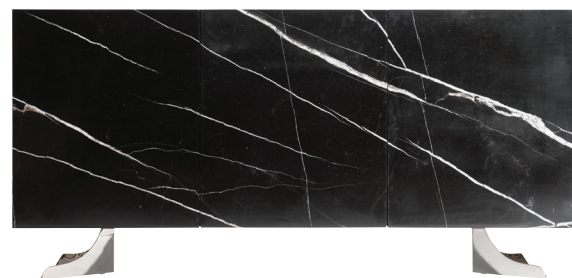

IMANI BUFFET 316136

W 72 | D 18 | H 35 in.
W 182.88 | D 45.72 | H 88.90 cm.

Materials/Finishes: Nero Marquina laminated stone overlay on fronts and edges of three push-to-open soft-close doors. Case top, end panels and interior in Onyx finish. Polished Stainless Steel angled feet.