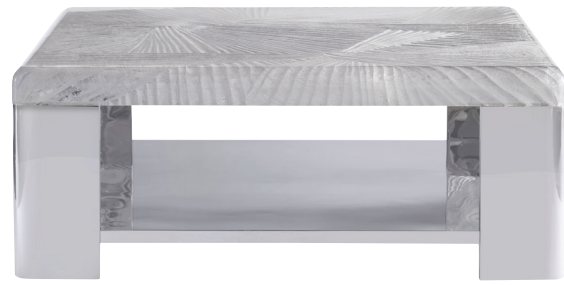

AURA COCKTAIL TABLE 316011

W 44.06 | D 44.06 | H 17 in.
W 111.91 | D 111.91 | H 43.13 cm.

Materials/Finishes: Patterned acrylic top with smooth surface and pattern on underside. Polished Stainless Steel legs and shelf.

Also available:
Side Table 316111, Accent Table 316112