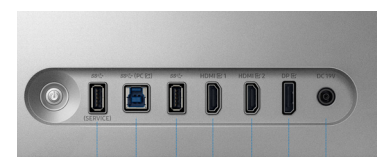

Connectivity