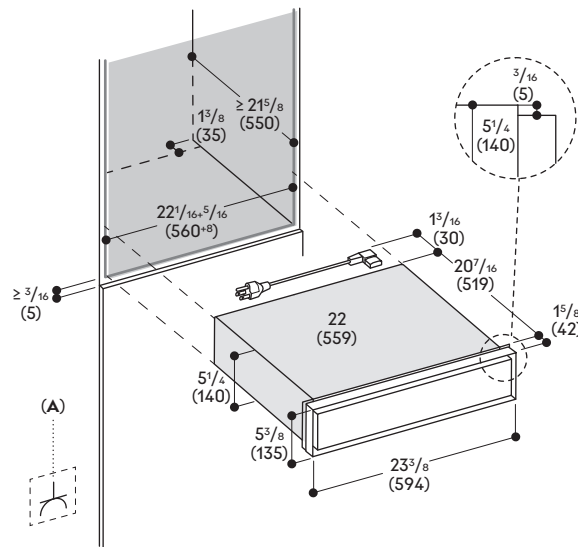

Culinary warming drawer
Gaggenau Expressive series
GW 451

GW 451 720

Stainless steel behind smoked glass.
 Push-to-open.
 Width 24" (60 cm),
 Height 5 3/8" (14 cm).

Connection

Total rating: 820 W (120 V).
 Total amps: 6.8 A.
 Minimum fuse protection: 10 A.
 120 V, 60 Hz.
 Plug (NEMA 5-15P), 68 7/8" cable.

A: Accessible electrical connection

Numbers indicated
 inside parenthesis () = mm

www.gaggenau.com/us
 Revised: March 2025