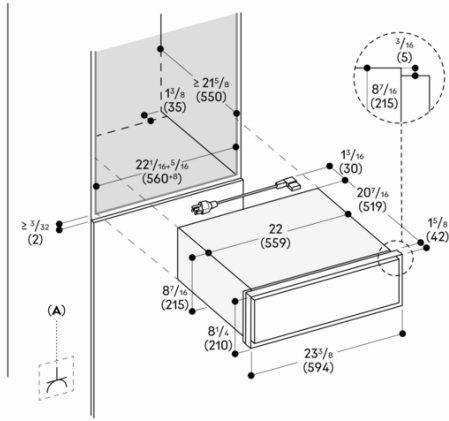

Selected digital services (Gaggenau Home Connect)

Additional programs and recipes.
Remote control and monitoring.
Timing function.

Planning notes

Plan the niche without back wall.
Protrusion from appliance front to furniture cabinet 1 5/8" (42 mm).
Installation of GO/GS/GM/GC directly above the drawer without intermediate shelf.
Installation directly above a dishwasher is not allowed.
The electrical connection must be accessible and located outside the oven cutout.
The electric outlet can be planned behind the appliance.

Rating

Total rating 0.82 KW.
Electrical connection cable 68 7/8" (1.75 m), hardwire required.

Product Features

Temperature Settings

Type of Control

Illuminated Touch Control

Oven control

electronic

Time control

No

Included Accessories

Consumption and connection features

2025-06-06

Page 1

GW453720

Culinary warming drawer Expressive series

Stainless steel behind smoked glass.

Width 24" (60 cm), Height 8 7/16" (21.5 cm).

2025-06-06

Page 2

A: Accessible electrical connection

Measurements in inches (mm)

GAGGENAU