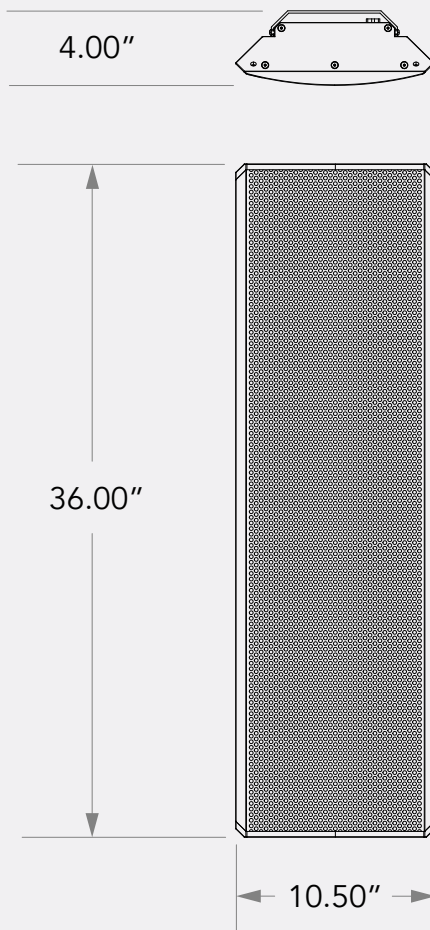

RAZOR SPEAKER RZ310

The Razor Speaker Series is an outdoor architectural masterpiece that brings modern-day style and superior sound performance to a low-profile speaker system designed to adapt to many environments with subtle elegance. Razor's style flexibility and versatility perform admirably in every application. The **Razor Speaker** is the first line of outdoor wall and hardscape speakers built with true HiFi performance in mind, with options for bi-amped sub/sat configurations along with tri-amped solutions that utilize external subs.

U.S. Design Patent: D1,034,528 S

RZ310 - HIGH POWER 3-WAY RAZOR SPEAKER SPECIFICATIONS

Size (H x W x D): 36" x 10.5" x 3.38"

Size with bracket (H x W x D): 36" x 10.5" x 4"

Weight: 30.6 lbs

Construction: Aluminum extrusion, Aluminum wall bracket, Aluminum grille

Dispersion: 110° conical (@-6dB)

Impedance: 8 ohms SAT, 8 ohms SUB

Mounting: Corner (direct), Surface (bracket)

Speaker Connector: 2x CMC Male Pigtails (bi-amplified)

ORDERING INFORMATION

SPEAKER	MODEL	FINISH
RZ (RAZOR SPEAKER SERIES)	310	WT (WHITE) 
		BK (BLACK) 