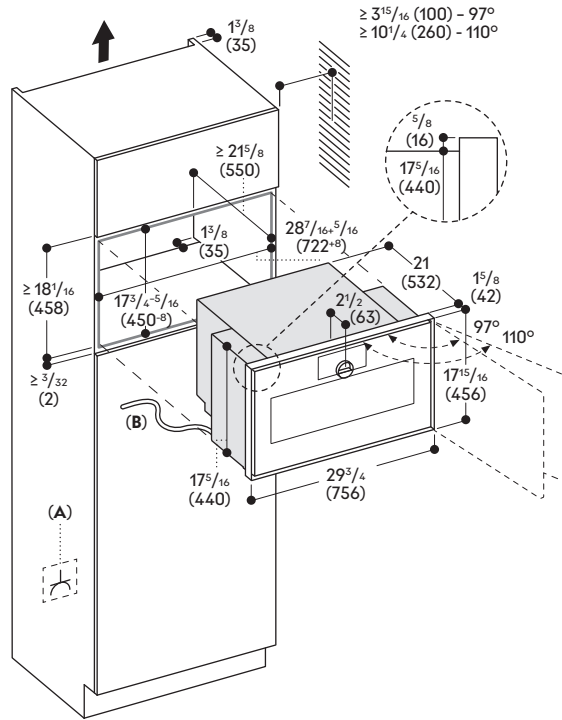

**Combi-microwave oven**  
**Gaggenau Expressive series**  
**GM 480/GM 481**

**Right-hinged**

**GM 480 720**  
 Stainless steel behind smoked glass.  
 Width 30" (76 cm).

**Left-hinged**

**GM 481 720**  
 Stainless steel behind smoked glass.  
 Width 30" (76 cm).

**Included accessories**

- 1 wire rack.
- 1 glass tray.

**Connection**

Total rating: 2,300 W (208 V);  
 2,900 W (240 V).  
 Total amps: 12.1 A.  
 Minimum fuse protection: 20 A,  
 double-pole breaker.  
 120/208 - 240 V, 60 Hz, 4-wire.  
 Plan for a 59" connecting cable  
 (hardwire required).  
 Home Connect® functionality via WiFi.

**A:** Accessible electrical connection  
**B:** Fixed cable

Numbers indicated  
 inside parenthesis ( ) = mm

www.gaggenau.com/us  
 Revised: March 2025