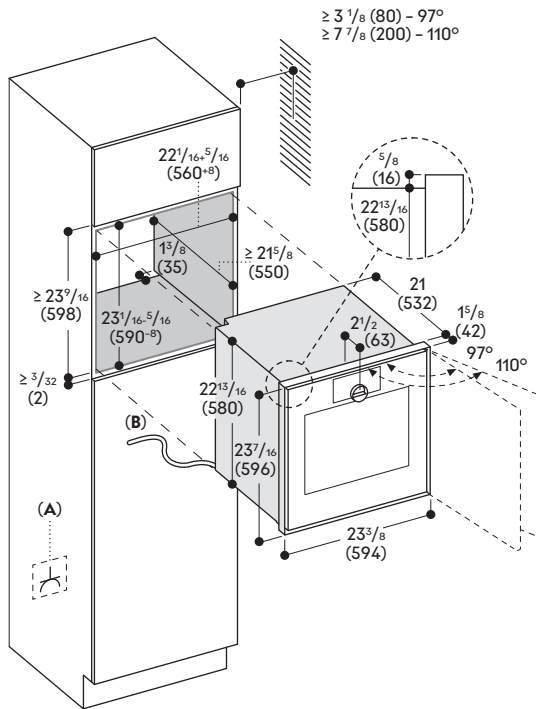

Oven Gaggenau Expressive series
GO 470/GO 471

Right-hinged

GO 470 720

Stainless steel behind smoked glass.
 Width 24" (60 cm).

Left-hinged

GO 471 720

Stainless steel behind smoked glass.
 Width 24" (60 cm).

Included accessories

- 1 wire rack.
- 1 baking tray, enameled, pyrolysis-safe.
- 1 broiling tray, enameled, pyrolysis-safe
- 1 plug-in core temperature probe.
- 1 rotisserie spit.

Connection

Total rating: 3,000 W (208 V);
 4,000 W (240 V).
 Total amps: 16.7 A.
 Minimum fuse protection: 20 A,
 double-pole breaker.
 120/208 - 240 V, 60 Hz, 4-wire.
 Plan for a 67" connecting cable
 (hardwire required).
 Home Connect® functionality via WiFi.

A: Accessible electrical connection
B: Fixed cable

Numbers indicated
 inside parenthesis () = mm

www.gaggenau.com/us
 Revised: March 2025