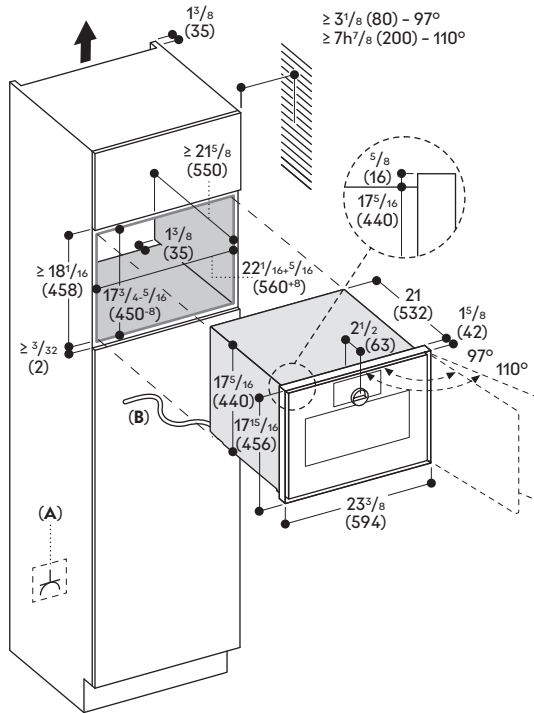

Combi-microwave oven
Gaggenau Expressive series
GM 450/GM 451

Right-hinged

GM 450 720
 Stainless steel behind smoked glass.
 Width 24" (60 cm).

Left-hinged

GM 451 720
 Stainless steel behind smoked glass.
 Width 24" (60 cm).

Included accessories

- 1 wire rack.
- 1 glass tray.

Connection

Total rating: 2,300 W (208 V);
 2,900 W (240 V).
 Total amps: 12.1 A.
 Minimum fuse protection: 20 A,
 double-pole breaker.
 120/208 - 240 V, 60 Hz, 4-wire
 Plan for a 59" connecting cable
 (hardwire required).
 Home Connect® functionality via WiFi.

A: Accessible electrical connection
B: Fixed cable

Numbers indicated
 inside parenthesis () = mm

www.gaggenau.com/us
 Revised: March 2025