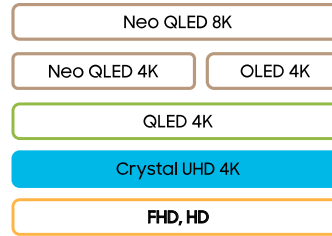

CLASS HIERARCHY

SIZE CLASS

55"	UN55U7900FFXZA
50"	UN50U7900FFXZA

With elegant metal housing, this essential 4K TV delivers an element of style along with a crisp and vibrant picture. Take advantage of more than 2700 free channels on Samsung TV Plus¹ and enjoy peace of mind as our proprietary triple-layer security protects your personal data².

TOP 10 KEY FEATURES

- | | |
|--|--|
| <ol style="list-style-type: none"> 1. Crystal Processor 4K 2. MetalStream Design 3. Samsung Knox Security² 4. Endless Free Content³ 5. 4K Upscaling | <ol style="list-style-type: none"> 6. Motion Xcelerator 60Hz 7. HDR 8. Color Booster 9. Object Tracking Sound Lite 10. Q-Symphony⁴ |
|--|--|

PICTURE (PANEL)

- Display Type: Ultra-High Definition (UHD)
- Refresh Rate: 60Hz
- Lighting Technology: Mega Contrast
- Display Resolution: 4K (3,840 x 2,160)
- Anti Reflection: N/A
- Viewing Angle: N/A
- Dimming Technology: N/A

WARRANTY: [CLICK HERE](#)

MODEL: UN50U7900F
ORDER CODE: UN50U7900FFXZA

SCREEN SIZE CLASS: 50"

SCREEN DIAGONAL MEASUREMENT: 49.5"

UPC CODE: 887276951980

COUNTRY OF ORIGIN: MEXICO

DIMENSIONS (INCHES W X H X D):