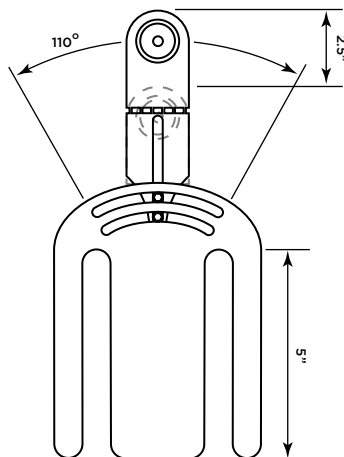

### PRODUCT OVERVIEW

The new bracket allows 110 degrees of swing side to side with a 2 1/2 inches of travel at the head of the bracket. The base can also be adjusted on the spare tire bolts with 5 inches of height adjustment to allow for many different types of configurations for a variety of different wheels. The camera included in the kit allows for a wide diagonal viewing angle of 170 degrees with an IP rating of IP67 for a water resistant solution. The camera is made of a high quality metal housing that compliments the durability of the brackets steel design. Powder coating on the bracket finishes up the design to provide a solid, high quality product.

### BRACKET

- 110 degrees of left to right slide
- 2 1/2 inches of lift at the top of the bracket
- 5 inches of additional lift at the base of the bracket
- Head of bracket is bendable for angle adjustment

### CAMERA

- 170 degree field of diagonal view
- IP67 rating
- High quality metal housing
- 0.6 LUX night vision