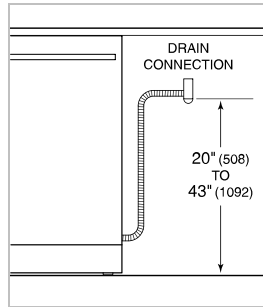

PRODUCT SPECIFICATIONS

Model	DW2451WS/ADA
Dimensions	23 5/8"W x 32 1/2"H x 23 1/4"D
Door Clearance	25"
Sound Level	41 dBA (Model and cycle/option dependent)
Electrical Supply	115 VAC, 60 Hz
Electrical Service	15 amp dedicated circuit
Receptacle	3-prong grounding-type
Cord Length	6'
Water Connection	5' braided tubing with 3/8" female compression fitting
Drain Connection	5' (1.5 m) corrugated tubing
Plumbing Pressure	30–140 psi

ELECTRICAL

PLUMBING

COVE OPENING WIDTH Cove dishwashers accommodate varying opening widths. A 23 5/8" (60 cm) width provides minimum reveals and is ideal for new construction. A 24" width is also common; however, reveals for a 24" opening will be larger than the reveals for a 23 5/8" opening unless the panel width is adjusted accordingly. 24" and 60 cm stainless steel panels are available and must be specified accordingly.

PANEL SPECIFICATIONS For complete panels specifications including width/height, weight requirements and thickness requirements visit subzero-wolf.com/reveal.

INTERIOR VIEW

This illustration is intended for interior reference only and may not represent the exterior of the model being specified.

DIMENSIONS

*31 7/8" (810) MIN TO 32 7/8" (835) MAX

24" INSTALLATION