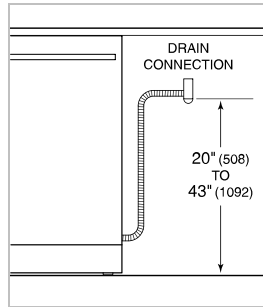

PRODUCT SPECIFICATIONS

Model	DW2451WS/ADA
Dimensions	23 5/8"W x 32 1/2"H x 23 1/4"D
Door Clearance	25"
Sound Level	41 dBA (Model and cycle/option dependent)
Electrical Supply	115 VAC, 60 Hz
Electrical Service	15 amp dedicated circuit
Receptacle	3-prong grounding-type
Cord Length	6'
Water Connection	5' braided tubing with 3/8" female compression fitting
Drain Connection	5' (1.5 m) corrugated tubing
Plumbing Pressure	30–140 psi

ELECTRICAL

PLUMBING

COVE OPENING WIDTH Cove dishwashers accommodate varying opening widths. A 23 5/8" (60 cm) width provides minimum reveals and is ideal for new construction. A 24" width is also common; however, reveals for a 24" opening will be larger than the reveals for a 23 5/8" opening unless the panel width is adjusted accordingly. 24" and 60 cm stainless steel panels are available and must be specified accordingly.

PANEL SPECIFICATIONS For complete panels specifications including width/height, weight requirements and thickness requirements visit subzero-wolf.com/reveal.

INTERIOR VIEW

This illustration is intended for interior reference only and may not represent the exterior of the model being specified.

DIMENSIONS

*31 7/8" (810) MIN TO 32 7/8" (835) MAX

60 CM INSTALLATION