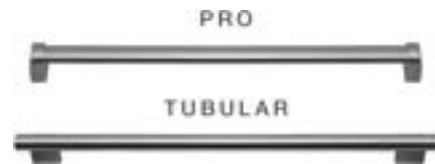

ACCESSORIES

4" Stainless Kickplate - 24" Opening

4" Stainless Kickplate - 60cm Opening

Pro Handle Kit

Tubular Handle Kit

24" Stainless Steel Door Panel Kits

60cm Stainless Steel Door Panel Kits

Accessories are available through an authorized dealer.
For local dealer information, visit subzero-wolf.com/locator.

HANDLE ACCESSORIES

PRODUCT DETAILS

DISHWASHER

- 4 LED lights (2 sides; 2 top)
- 45 spray jets across 3 spray arms
- Four-stage, fine mesh filter
- Adjustable stemware rail
- Adjustable cup shelf
- Height-adjustable middle rack
- Easy-glide bottom rack
- Upper silverware rack
- One large utensil basket
- Fold-down tines on lower and middle racks