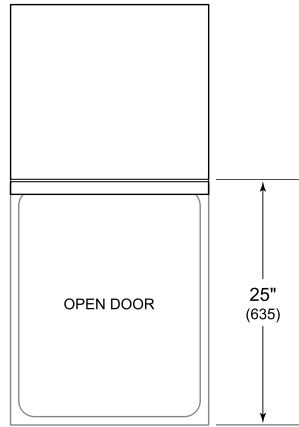

*31 7/8" (810) MIN TO 32 7/8" (835) MAX