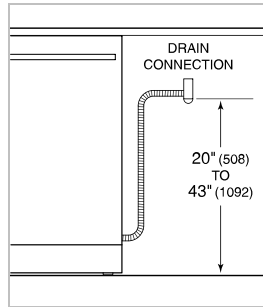

PRODUCT SPECIFICATIONS

Model	DW2451/ADA
Dimensions	23 5/8"W x 32 1/2"H x 23 1/4"D
Door Clearance	25"
Sound Level	41 dBA (Model and cycle/option dependent)
Electrical Supply	115 VAC, 60 Hz
Electrical Service	15 amp dedicated circuit
Receptacle	3-prong grounding-type
Cord Length	6'
Water Connection	5' braided tubing with 3/8" female compression fitting
Drain Connection	5' (1.5 m) corrugated tubing
Plumbing Pressure	30–140 psi

ELECTRICAL

PLUMBING

COVE OPENING WIDTH Cove dishwashers accommodate varying opening widths. A 23 5/8" (60 cm) width provides minimum reveals and is ideal for new construction. A 24" width is also common; however, reveals for a 24" opening will be larger than the reveals for a 23 5/8" opening unless the panel width is adjusted accordingly. 24" and 60 cm stainless steel panels are available and must be specified accordingly.

PANEL SPECIFICATIONS For complete panels specifications including width/height, weight requirements and thickness requirements visit subzero-wolf.com/reveal.

INTERIOR VIEW

This illustration is intended for interior reference only and may not represent the exterior of the model being specified.

DIMENSIONS

*31 7/8" (810) MIN TO 32 7/8" (835) MAX

24" INSTALLATION