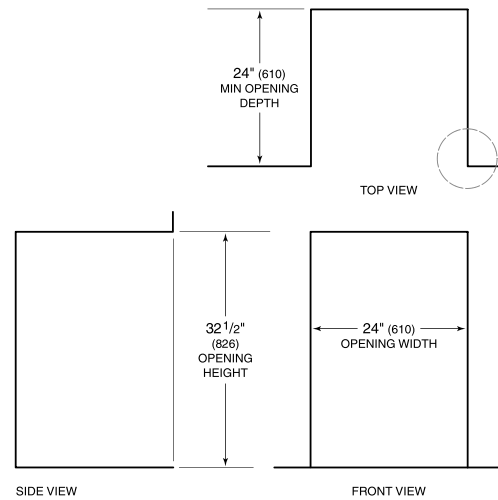

24" INSTALLATION