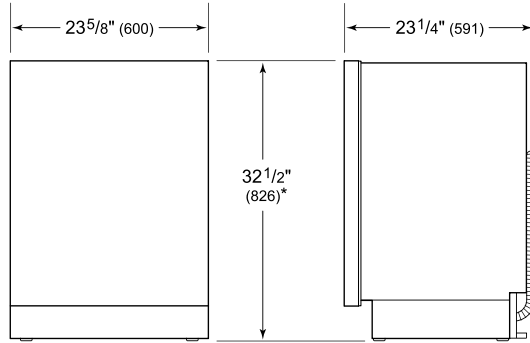

DIMENSIONS