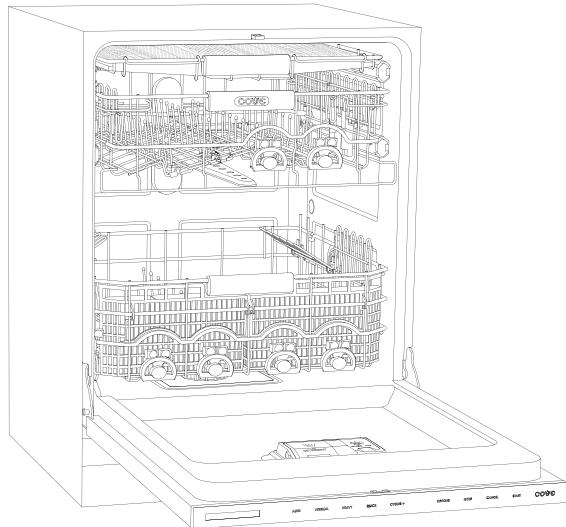

INTERIOR VIEW