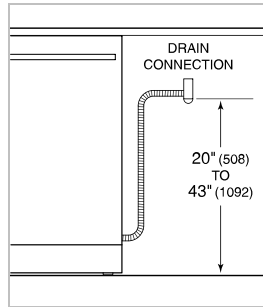

PRODUCT SPECIFICATIONS

Model	DW2451/ADA
Dimensions	23 5/8"W x 32 1/2"H x 23 1/4"D
Door Clearance	25"
Sound Level	41 dBA (Model and cycle/option dependent)
Electrical Supply	115 VAC, 60 Hz
Electrical Service	15 amp dedicated circuit
Receptacle	3-prong grounding-type
Cord Length	6'
Water Connection	5' braided tubing with 3/8" female compression fitting
Drain Connection	5' (1.5 m) corrugated tubing
Plumbing Pressure	30–140 psi

ELECTRICAL

PLUMBING

COVE OPENING WIDTH Cove dishwashers accommodate varying opening widths. A 23 5/8" (60 cm) width provides minimum reveals and is ideal for new construction. A 24" width is also common; however, reveals for a 24" opening will be larger than the reveals for a 23 5/8" opening unless the panel width is adjusted accordingly. 24" and 60 cm stainless steel panels are available and must be specified accordingly.

PANEL SPECIFICATIONS For complete panels specifications including width/height, weight requirements and thickness requirements visit subzero-wolf.com/reveal.

INTERIOR VIEW

This illustration is intended for interior reference only and may not represent the exterior of the model being specified.

DIMENSIONS

*31 7/8" (810) MIN TO 32 7/8" (835) MAX

60 CM INSTALLATION