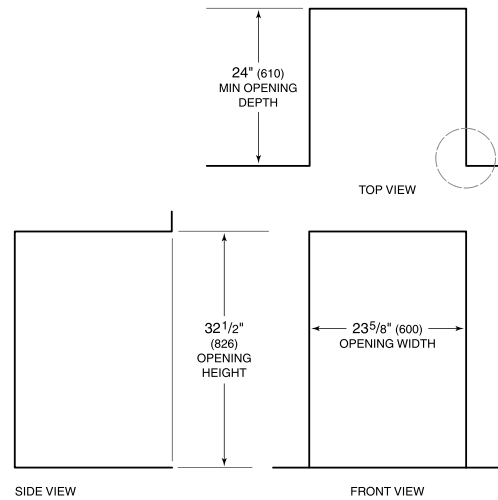

60 CM INSTALLATION