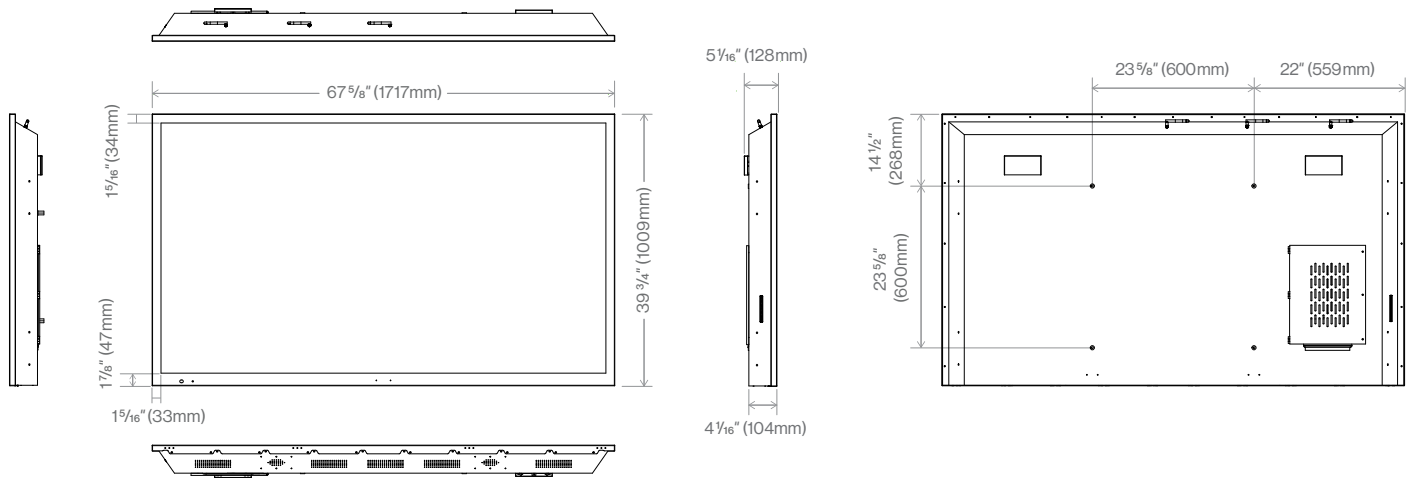

75" Furrion Aurora Partial Sun Smart 4K LED Outdoor TV (FDUP75CSA/FDUP75CSA-CA)

Panel Specifications

Screen Size	75"
Resolution	3840 x 2160
Refresh Rate	60Hz
Contrast Ratio	4000:1
View Angle	178° / 178°
Response Time	6.5ms
Brightness	750 nits

Smart TV (Powered By WebOS TV)

Apps	Netflix, Amazon Prime Video, YouTube, Hulu, Disney+, HBO Max, Peacock and more

Audio

Audio Output (Watts - THD 10%)	8W x 2
Dolby Digital Decoder	✓
Surround System	✓
Bass/Treble/Balance	✓
Auto Volume Leveler	✓
Sound Mode	4 Modes

Features

Waterproof	IP54-rated
Tempered Glass	✓
Bluetooth	5.0
Smartlink (HDMI CEC)	✓
RS232C Control	✓
Favorite Channel Programming	✓
Auto Tuning/Programming	✓
Closed Caption	✓
Child Lock / V-Chip	✓
Sleep Timer	✓
On/Off Timer	✓
Channel Add/Delete	✓

AV Inputs & Outputs

# of HDMI	3, Version 2.0, includes 1 ARC
# of 3.5mm Earphone Output	1
# of Antenna (RF) Inputs	1
# of Composite AV Inputs	1
# of USB Inputs	2, supports USB to RS232C PL2303 adaptor
# of Optical Output	1

Connectivity

Wi-Fi	802.11a/b/g/n/ac
Ethernet	✓ (RJ45)

Broadcasting System

Standard	NTSC, ATSC

Power

Input Voltage	100-240V AC (50-60Hz)

Cabinet

VESA Compatible	600 x 600mm

Dimensions and Weight

Product Size (W x H x D)	67 5/8" x 39 3/4" x 5 1/16" (1717 x 1009 x 128mm)
Packaging Dimensions (L x W x H)	74 3/8" x 8 1/2" x 47 1/4" (1890 x 215 x 1200mm)
Net Weight	167.6 lbs / 76.0 kg
Gross Weight	187.4 lbs / 85.0 kg