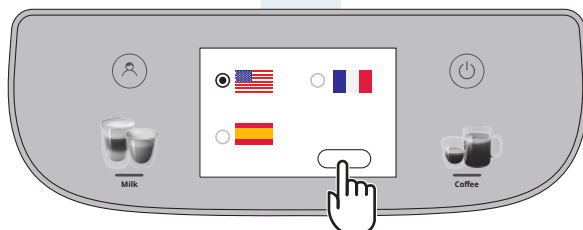

Control Panel/
Control Panel

Select your profile
Select your profile

Switch the machine ON/OFF
Switch the machine ON/OFF

A wide range of hot milk-based drinks
A wide range of hot milk-based drinks

A wide range of hot & cold coffee-based drinks
A wide range of hot & cold coffee-based drinks