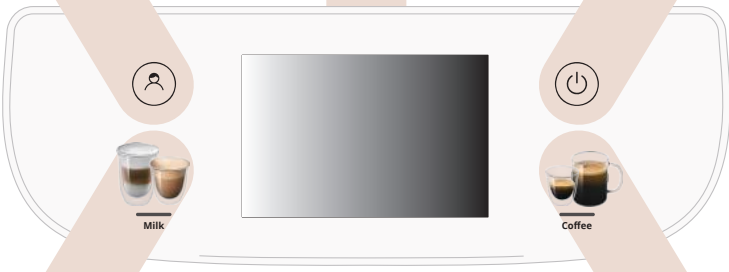

DeLonghi
Welcome

Plug your machine in
Plug your machine in

Follow the step by step instruction on the display to set up your machine and enjoy!

Follow the step by step instruction on the display to set up your machine and enjoy!

Control Panel/
Control Panel

Select your profile
Select your profile

Switch the machine ON/OFF
Switch the machine ON/OFF

A wide range of hot milk-based drinks
A wide range of hot milk-based drinks

A wide range of hot & cold coffee-based drinks
A wide range of hot & cold coffee-based drinks