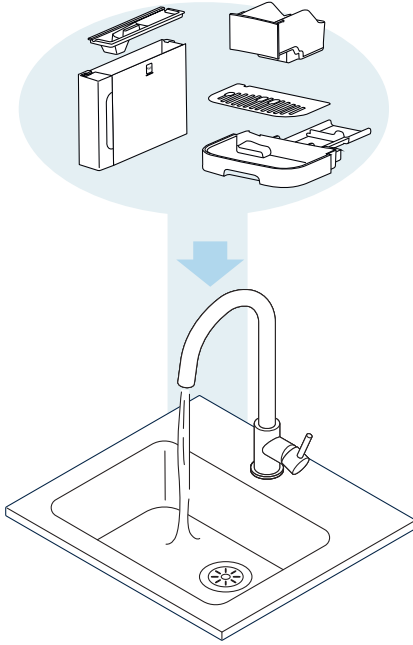

Control Panel/
Control Panel

Select your profile
Select your profile

Switch the machine ON/OFF
Switch the machine ON/OFF

A wide range of hot milk-based drinks
A wide range of hot milk-based drinks

A wide range of hot & cold coffee-based drinks
A wide range of hot & cold coffee-based drinks

Handwashing
Handwashing

Dishwasher safe
Dishwasher safe

Maintenance/ Maintenance

Press the setting icon to enter the menu.

Press the setting icon to enter the menu.

Scroll the menu to find the procedure you want.