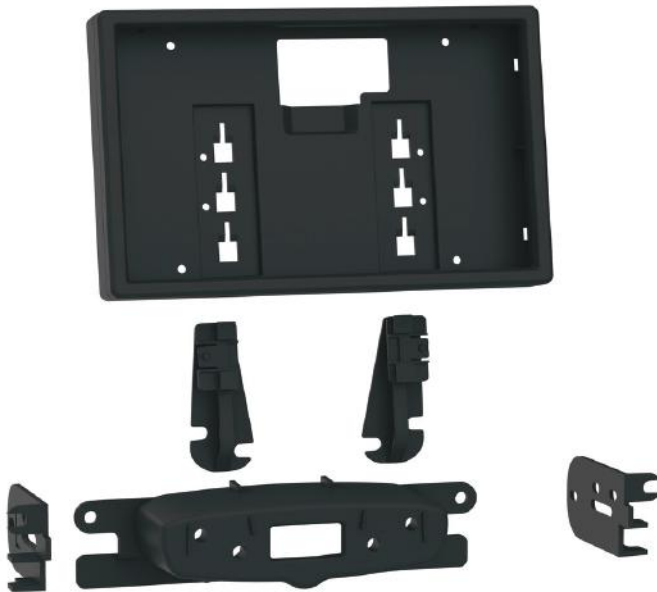

Mini Countryman & Paceman 2011-2016

(without factory NAV)

Visit MetraOnline.com for more detailed information about the product and up-to-date vehicle specific applications.

M Designed specifically for the Pioneer 8" modular radio DMH-C5500NEX.
(Refer to the radio manufacturer for current models)

- Blank-out included for factory radio controls removed from upper panel

KIT COMPONENTS

- Assembly mount
- Radio chassis brackets
- Display brackets
- Display housing
- Display Trim ring
- Block off panel
- 4mm Allen head Screws (4)