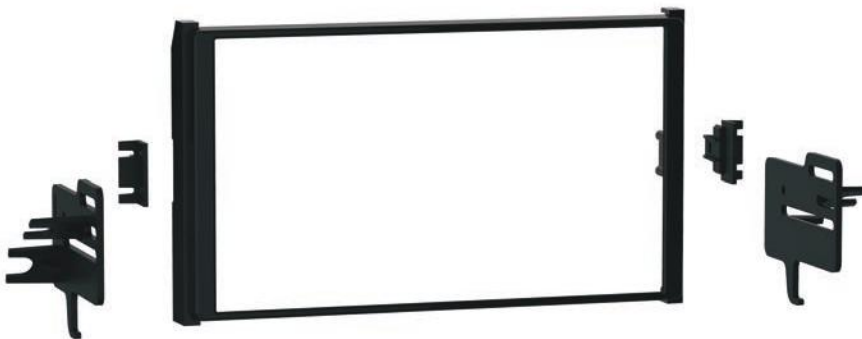

P Painted high gloss black to match the factory finish

KIT COMPONENTS

- Trim panel
- Trim panel clip brackets
- Radio brackets
- Pioneer adapter brackets
- Panel clips (2)
- Phillips screws (4)

WIRING & ANTENNA CONNECTIONS

(sold separately)

Wiring Harness: 70-1765

Antenna Adapter: 40-LX11

Steering wheel control interface: ASWC-1

12v-to-6v camera step-down: AX-CAM6V

SALES 386-257-2956

HARDWARE INCLUDED