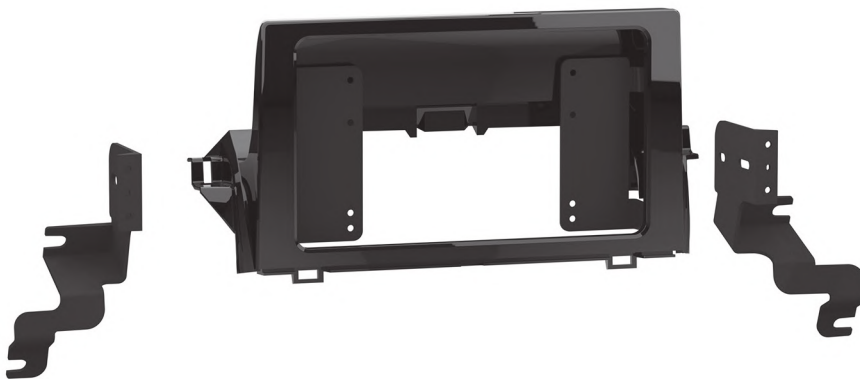

M Designed for the Pioneer Modular radio

P Painted high-gloss black

• Designed for Pioneer modular radios with the 9" screen

Note – see manufacturer for current models.

KIT COMPONENTS

- Radio housing back panel
- Pioneer chassis brackets
- Pioneer screen brackets
- Factory 9" screen trim panel
- Factory 7" screen trim panel
- Panel clip mounts
- (8) #8 x 3/8" Phillips screws
- (4) #4 x 3/8" Phillips screws

WIRING & ANTENNA CONNECTIONS

(sold separately)

Wiring Harness: Visit [metraonline.com](https://www.metraonline.com) for audio/video and steering wheel control interface options.

Antenna Adapter: 40-LX11

SALES 386-257-2956