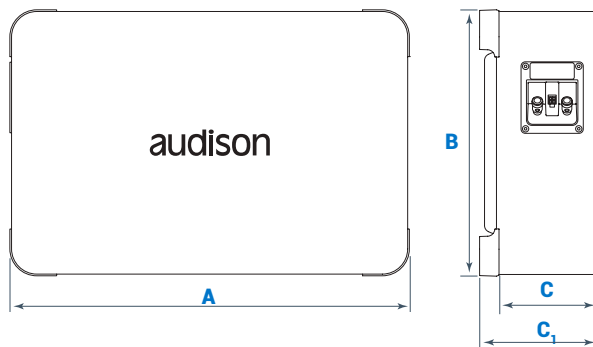

Prima

APBX 8 DS

Passive Sealed Sub Box
500 W

TECHNICAL SPECIFICATIONS		
Component		Passive Sealed Sub Box
Subwoofer size	mm (in.)	200 (8)
Power Handling	W peak	500
	W continuous	250
Impedance	Ω	4 + 4
Sub box size	mm (in.)	374 (14.72) x 131 (5.16) x 334 (13.5)
Weight of one component	kg (lb.)	6,22 (13.71)
Magnet		High density flux ferrite
Cone		Water-repellent pressed paper
Subwoofer Voice coil Ø	mm (in.)	40 (1.57)

- 1 Ultra-low profile (5.16 in. / 131 mm) box with sealed design perfectly tuned to fully exploit the APS 8 D driver.
- 2 2S² (2 Sides/2 Sounds) design provides the ability to choose between Down-Firing mounting to increase the low-frequency extension and Up-Firing install to obtain more punch and definition.
- 3 Leveling feet with velcro inserts included for a secure grip with the carpet while maintaining easy removal.
- 4 SSP (Sub Smart Plug) features both traditional push contacts and a Plug-&-Play terminal block to easily configure the impedance as required and provides a quick release.
- 5 Rounded corners allow easy positioning in the trunk and act as reinforcement to reduce enclosure resonance.
- 6 Special designed cone-dustcap-basket geometry which guarantees a long linear excursion capability (9 mm, one-way).
- 7 Massive driver motor assembly, optimized with FEM (Finite Element Modeling) for perfect control under high excursion conditions.
- 8 Water-repellent pressed paper 8 in. cone, featuring a profile developed with FEM simulation and optimized with the Klippel Scan Vibrometer.
- 9 Specifically developed to be combined with either AP1 D mono or AP4.9 bit/AP4 D (2 CH bridged) amplifiers taking advantage of the bass boost feature and integrated parametric equalizer of the built-in DSP.
- 10 Sturdy metal grid included for a total protection of the subwoofer driver.