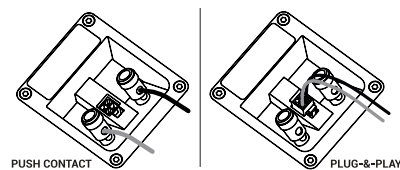

All specifications subject to change without notice_19_C

Elettromedia
62018 Potenza Picena (MC) Italy
T +39 0733 870 870 - F +39 0733 870 880
elettromedia.com

audison