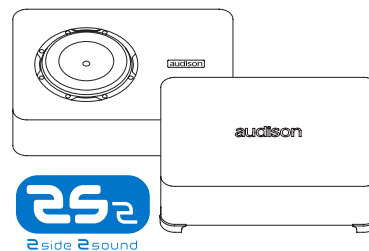

All specifications subject to change without notice_19_C

Elettromedia
62018 Potenza Picena (MC) Italy
T +39 0733 870 870 - F +39 0733 870 880
elettromedia.com

audison