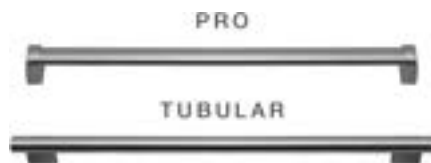

PRODUCT DETAILS

DISHWASHER

- 4 LED lights (2 sides; 2 top)
- 43 spray jets across 3 spray arms
- Four-stage, fine mesh filter
- Adjustable stemware rail
- Adjustable cup shelf
- Height-adjustable middle rack
- Easy-glide bottom rack
- Upper silverware rack
- One large utensil basket
- Fold-down tines on lower and middle racks
- Water softener