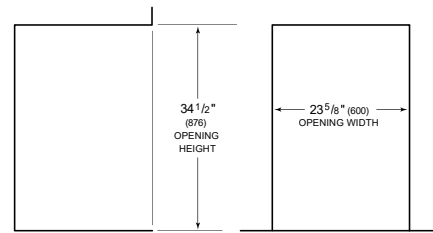

**PRODUCT SPECIFICATIONS**

Model	DW2451WS
Dimensions	23 5/8"W x 34 1/2"H x 23 1/4"D
Door Clearance	26 3/4"
Sound Level	41 dBA (Model and cycle/option dependent)
Electrical Supply	115 VAC, 60 Hz
Electrical Service	15 amp dedicated circuit
Receptacle	3-prong grounding-type
Cord Length	6'
Water Connection	5' braided tubing with 3/8" female compression fitting
Drain Connection	5' (1.5 m) corrugated tubing
Plumbing Pressure	30–140 psi

**ELECTRICAL**

**PLUMBING**

**COVE OPENING WIDTH** Cove dishwashers accommodate varying opening widths. A 23 5/8" (60 cm) width provides minimum reveals and is ideal for new construction. A 24" width is also common; however, reveals for a 24" opening will be larger than the reveals for a 23 5/8" opening unless the panel width is adjusted accordingly. 24" and 60 cm stainless steel panels are available and must be specified accordingly.

**PANEL SPECIFICATIONS** For complete panels specifications including width/height, weight requirements and thickness requirements visit [subzero-wolf.com/reveal](http://subzero-wolf.com/reveal).

**INTERIOR VIEW**

This illustration is intended for interior reference only and may not represent the exterior of the model being specified.

**DIMENSIONS**

\*33 3/4" (857) MIN TO 34 3/4" (883) MAX

**60 CM INSTALLATION**

NOTE: 3 1/2" (89) finished returns will be visible and should be finished to match cabir