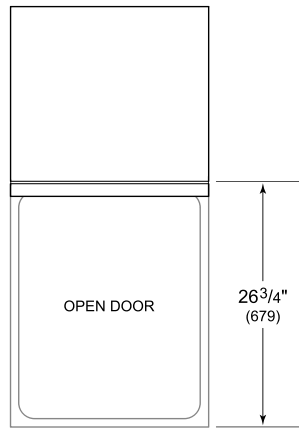

**PRODUCT SPECIFICATIONS**

Model	DW2451WS
Dimensions	23 5/8"W x 34 1/2"H x 23 1/4"D
Door Clearance	26 3/4"
Sound Level	41 dBA (Model and cycle/option dependent)
Electrical Supply	115 VAC, 60 Hz
Electrical Service	15 amp dedicated circuit
Receptacle	3-prong grounding-type
Cord Length	6'
Water Connection	5' braided tubing with 3/8" female compression fitting
Drain Connection	5' (1.5 m) corrugated tubing
Plumbing Pressure	30–140 psi

**ELECTRICAL**

**PLUMBING**

**COVE OPENING WIDTH** Cove dishwashers accommodate varying opening widths. A 23 5/8" (60 cm) width provides minimum reveals and is ideal for new construction. A 24" width is also common; however, reveals for a 24" opening will be larger than the reveals for a 23 5/8" opening unless the panel width is adjusted accordingly. 24" and 60 cm stainless steel panels are available and must be specified accordingly.

**PANEL SPECIFICATIONS** For complete panels specifications including width/height, weight requirements and thickness requirements visit [subzero-wolf.com/reveal](http://subzero-wolf.com/reveal).

**INTERIOR VIEW**

This illustration is intended for interior reference only and may not represent the exterior of the model being specified.

**DIMENSIONS**

\*33 3/4" (857) MIN TO 34 3/4" (883) MAX

**60 CM INSTALLATION**

NOTE: 3 1/2" (89) finished returns will be visible and should be finished to match cabir