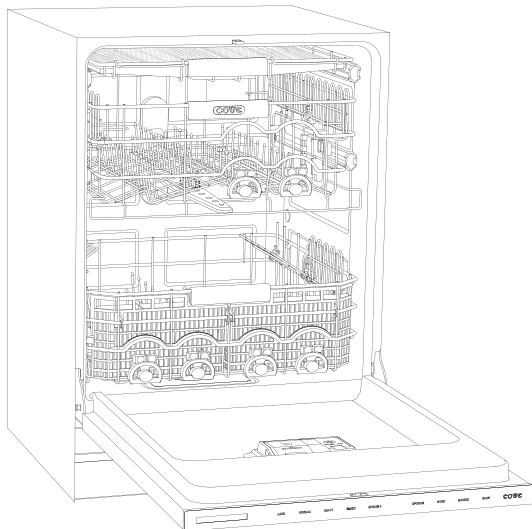

### DISHWASHER

- 4 LED lights (2 sides; 2 top)
- 43 spray jets across 3 spray arms
- Four-stage, fine mesh filter
- Adjustable stemware rail
- Adjustable cup shelf
- Height-adjustable middle rack
- Easy-glide bottom rack
- Upper silverware rack
- One large utensil basket
- Fold-down tines on lower and middle racks
- Water softener

**ELECTRICAL**

**PLUMBING**

**COVE OPENING WIDTH** Cove dishwashers accommodate varying opening widths. A 23 5/8" (60 cm) width provides minimum reveals and is ideal for new construction. A 24" width is also common; however, reveals for a 24" opening will be larger than the reveals for a 23 5/8" opening unless the panel width is adjusted accordingly. 24" and 60 cm stainless steel panels are available and must be specified accordingly.

**PANEL SPECIFICATIONS** For complete panels specifications including width/height, weight requirements and thickness requirements visit [subzero-wolf.com/reveal](http://subzero-wolf.com/reveal).

**INTERIOR VIEW**