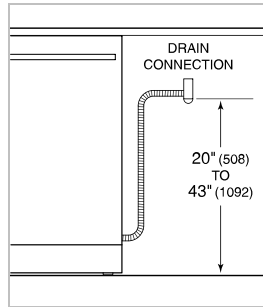

### DISHWASHER

- 4 LED lights (2 sides; 2 top)
- 43 spray jets across 3 spray arms
- Four-stage, fine mesh filter
- Adjustable stemware rail
- Adjustable cup shelf
- Height-adjustable middle rack
- Easy-glide bottom rack
- Upper silverware rack
- One large utensil basket
- Fold-down tines on lower and middle racks
- Water softener

**PRODUCT SPECIFICATIONS**

Model	DW2451WS
Dimensions	23 5/8"W x 34 1/2"H x 23 1/4"D
Door Clearance	26 3/4"
Sound Level	41 dBA (Model and cycle/option dependent)
Electrical Supply	115 VAC, 60 Hz
Electrical Service	15 amp dedicated circuit
Receptacle	3-prong grounding-type
Cord Length	6'
Water Connection	5' braided tubing with 3/8" female compression fitting
Drain Connection	5' (1.5 m) corrugated tubing
Plumbing Pressure	30–140 psi

**ELECTRICAL**

**PLUMBING**

**COVE OPENING WIDTH** Cove dishwashers accommodate varying opening widths. A 23 5/8" (60 cm) width provides minimum reveals and is ideal for new construction. A 24" width is also common; however, reveals for a 24" opening will be larger than the reveals for a 23 5/8" opening unless the panel width is adjusted accordingly. 24" and 60 cm stainless steel panels are available and must be specified accordingly.

This illustration is intended for interior reference only and may not represent the exterior of the model being specified.

**DIMENSIONS**

\*33 3/4" (857) MIN TO 34 3/4" (883) MAX

**60 CM INSTALLATION**

NOTE: 3 1/2" (89) finished returns will be visible and should be finished to match cabir