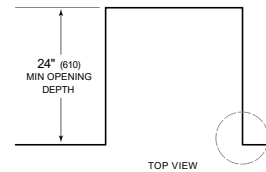

**ELECTRICAL**

**PLUMBING**

**COVE OPENING WIDTH** Cove dishwashers accommodate varying opening widths. A 23 5/8" (60 cm) width provides minimum reveals and is ideal for new construction. A 24" width is also common; however, reveals for a 24" opening will be larger than the reveals for a 23 5/8" opening unless the panel width is adjusted accordingly. 24" and 60 cm stainless steel panels are available and must be specified accordingly.

**PANEL SPECIFICATIONS** For complete panels specifications including width/height, weight requirements and thickness requirements visit [subzero-wolf.com/reveal](http://subzero-wolf.com/reveal).

**INTERIOR VIEW**

This illustration is intended for interior reference only and may not represent the exterior of the model being specified.

**DIMENSIONS**

\*33 3/4" (857) MIN TO 34 3/4" (883) MAX

**60 CM INSTALLATION**

NOTE: 3 1/2" (89) finished returns will be visible and should be finished to match cabir