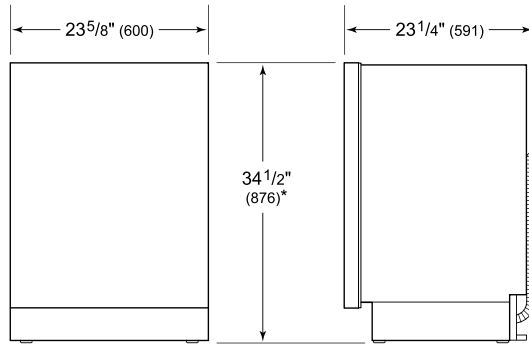

**PRODUCT SPECIFICATIONS**

Model	DW2451WS
Dimensions	23 5/8"W x 34 1/2"H x 23 1/4"D
Door Clearance	26 3/4"
Sound Level	41 dBA (Model and cycle/option dependent)
Electrical Supply	115 VAC, 60 Hz
Electrical Service	15 amp dedicated circuit
Receptacle	3-prong grounding-type
Cord Length	6'
Water Connection	5' braided tubing with 3/8" female compression fitting
Drain Connection	5' (1.5 m) corrugated tubing
Plumbing Pressure	30–140 psi

**ELECTRICAL**

**PLUMBING**

**COVE OPENING WIDTH** Cove dishwashers accommodate varying opening widths. A 23 5/8" (60 cm) width provides minimum reveals and is ideal for new construction. A 24" width is also common; however, reveals for a 24" opening will be larger than the reveals for a 23 5/8" opening unless the panel width is adjusted accordingly. 24" and 60 cm stainless steel panels are available and must be specified accordingly.

**PANEL SPECIFICATIONS** For complete panels specifications including width/height, weight requirements and thickness requirements visit [subzero-wolf.com/reveal](http://subzero-wolf.com/reveal).

**INTERIOR VIEW**

This illustration is intended for interior reference only and may not represent the exterior of the model being specified.

**DIMENSIONS**

\*33 3/4" (857) MIN TO 34 3/4" (883) MAX

**60 CM INSTALLATION**

NOTE: 3 1/2" (89) finished returns will be visible and should be finished to match cabir