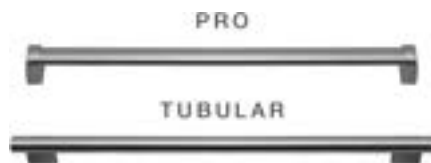

4" Stainless Kickplate - 24" Opening

4" Stainless Kickplate - 60cm Opening

Pro Handle Kit

Tubular Handle Kit

24" Stainless Steel Door Panel Kits

60cm Stainless Steel Door Panel Kits

Accessories are available through an authorized dealer.
For local dealer information, visit subzero-wolf.com/locator.

HANDLE ACCESSORIES

PRODUCT DETAILS

DISHWASHER

- 4 LED lights (2 sides; 2 top)
- 43 spray jets across 3 spray arms
- Four-stage, fine mesh filter
- Adjustable stemware rail
- Adjustable cup shelf
- Height-adjustable middle rack
- Easy-glide bottom rack
- Upper silverware rack
- One large utensil basket
- Fold-down tines on lower and middle racks
- Water softener