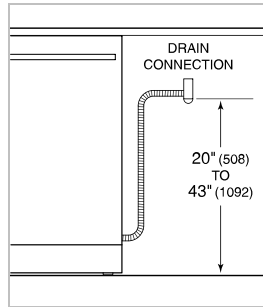

PRODUCT SPECIFICATIONS

Model	DW2451WS
Dimensions	23 5/8"W x 34 1/2"H x 23 1/4"D
Door Clearance	26 3/4"
Sound Level	41 dBA (Model and cycle/option dependent)
Electrical Supply	115 VAC, 60 Hz
Electrical Service	15 amp dedicated circuit
Receptacle	3-prong grounding-type
Cord Length	6'
Water Connection	5' braided tubing with 3/8" female compression fitting
Drain Connection	5' (1.5 m) corrugated tubing
Plumbing Pressure	30–140 psi

ELECTRICAL

PLUMBING

COVE OPENING WIDTH Cove dishwashers accommodate varying opening widths. A 23 5/8" (60 cm) width provides minimum reveals and is ideal for new construction. A 24" width is also common; however, reveals for a 24" opening will be larger than the reveals for a 23 5/8" opening unless the panel width is adjusted accordingly. 24" and 60 cm stainless steel panels are available and must be specified accordingly.

PANEL SPECIFICATIONS For complete panels specifications including width/height, weight requirements and thickness requirements visit subzero-wolf.com/reveal.

INTERIOR VIEW

This illustration is intended for interior reference only and may not represent the exterior of the model being specified.

DIMENSIONS

*33 3/4" (857) MIN TO 34 3/4" (883) MAX

24" INSTALLATION