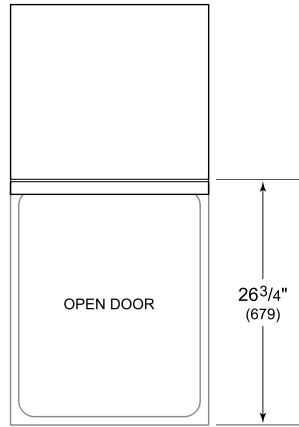

*33 3/4" (857) MIN TO 34 3/4" (883) MAX