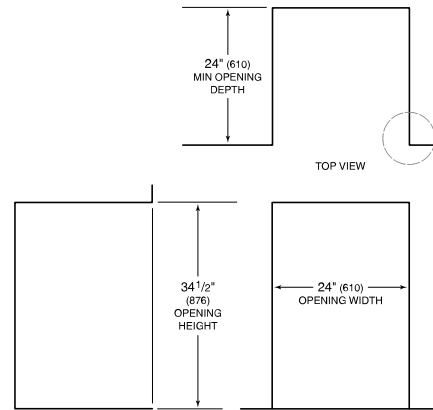

24" INSTALLATION