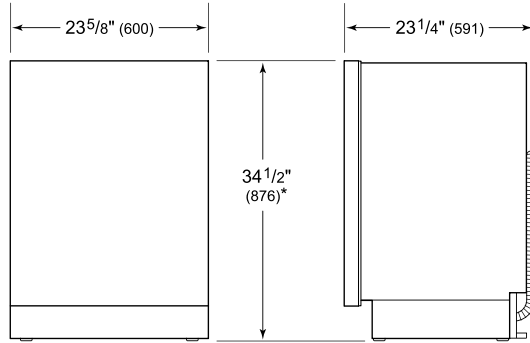

DIMENSIONS