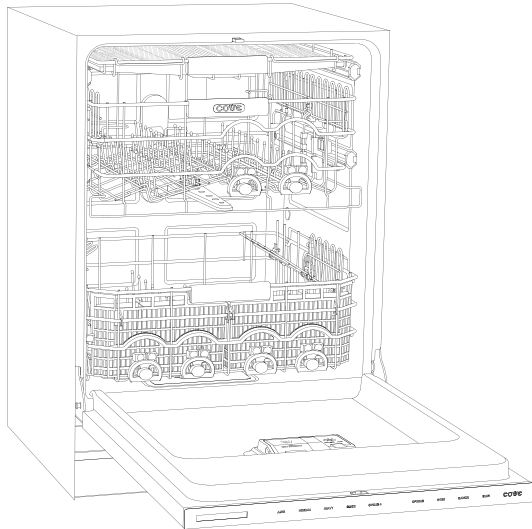

INTERIOR VIEW