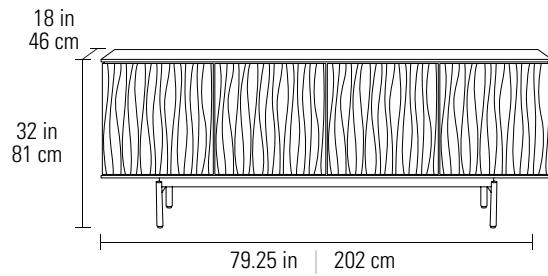

TANAMI™

BD

TANAMI™

DESIGN **MATTHEW WEATHERLY**

7109 CONSOLE

Recommended TV Size	up to 85"
Dimensions	32H x 79.25 x 18 in 81H x 202 x 46 cm
Component Capacity	6-10
Top Shelf Capacity	175 lbs 79 kg
Weight	176 lbs 80 kg

Interior Compartments (x4)

Dimensions	19H x 18.75 x 16.25 in 48H x 48 x 41 cm
Adjustable Shelf Capacity	50 lbs 23 kg
Adjustable Shelf Increments	1.25 in 32 mm; 5 positions
Bottom Shelf Capacity	100 lbs 45 kg

SATIN BLACK & SATIN BRASS

SATIN WHITE & POLISHED STAINLESS STEEL

GET WIRED

Internal routing channels and provided wire wraps keep cables organized and out of sight.

STRAP IN

The included safety strap secures a TV to the cabinet, helping prevent the possibility of accidental falls.