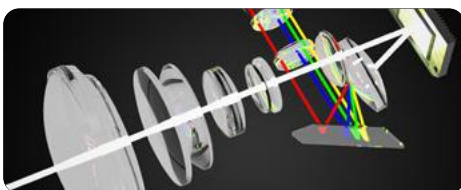

Crystal Clear and Vibrant Visuals with 4K UHD Dual Laser (Red + Blue)

Elevate your home cinema with the future-proof brilliance of 4K UHD dual laser projection. HPro-4400 combines vivid color accuracy, sharper resolution, instant startup and shutdown, and eliminating lamp replacements for a long-lasting and reliable cinematic experience.