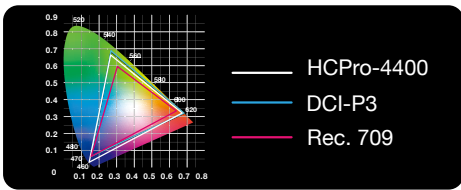

True-to-Life Color Reproduction with DCI-P3 Wide Color Gamut and ISF Modes

Delivering 100% Rec.709 and featuring a wide color gamut mode with 95% DCI-P3 coverage, to ensure accurate and lifelike colors. Whether you're watching movies or playing games, the HPro-4400 brings brilliant hues and deeper blacks to your projected image.

Calibration ready with ISF display modes, experienced customers can adjust the projectors' image quality for an optimal viewing experience in various lighting conditions.