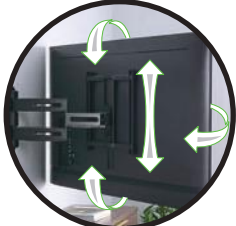

SANUS®

A brand of **Legrand**

FULL-MOTION **4D+SHIFT™** TV WALL MOUNT FOR TVS 32"-65"

The Sanus Advanced Full-Motion 4D + Shift TV Wall Mount for TVs 32"-65" presents the newest technology from Sanus to bring your TV viewing experience to new heights. With the 4D™ + SHIFT height adjustment feature, you can enjoy up to six inches of movement for precision TV positioning on the wall, making this mount an ideal solution for when mounting a TV above a fireplace mantle, above a TV console, or even when you have to position around a pre-existing outlet on the wall. This SHIFT feature also allows you to raise your TV at a later time to provide enough space to add in a soundbar or, accommodate seasonal decorations that may interfere with the screen of the TV.

Model **VMF822**

SANUS®

A brand of **Legrand**

4D+ SHIFT

Extend, tilt, swivel & height adjustments

PERFECT POSITIONING

Raise TV 3" or lower 3" from center

MAKE ROOM

Add a soundbar or décor later

INTEGRATED CABLE MANAGEMENT

Route and hide cables for a clean look

MOVE WITH EASE

Virtual Axis™ fingertip tilt

SLIM PROFILE

TV sits just 1.9" from wall

FLUID MOTION™ DESIGN