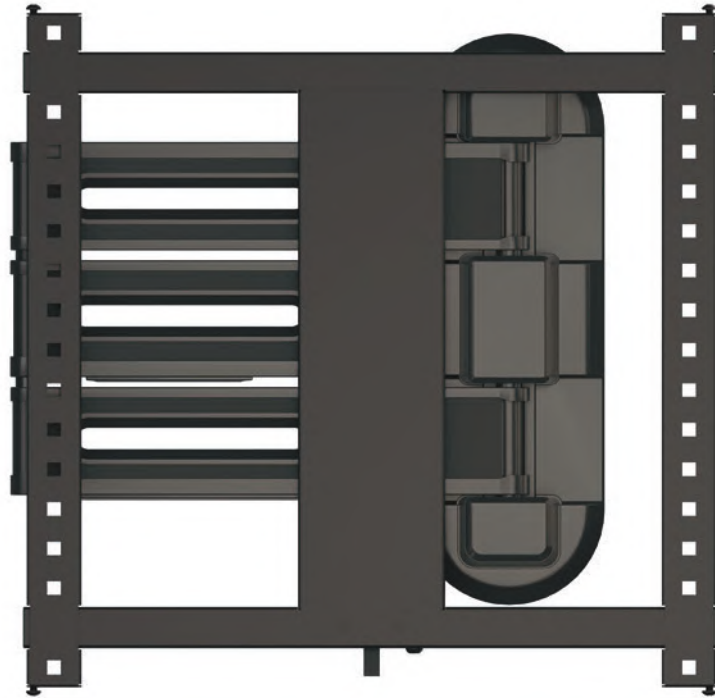

SANUS®

A brand of **Legrand**

FULL-MOTION **4D+SHIFT™** TV WALL MOUNT FOR TVS 32"-65"

The Sanus Advanced Full-Motion 4D + Shift TV Wall Mount for TVs 32"-65" presents the newest technology from Sanus to bring your TV viewing experience to new heights. With the 4D™ + SHIFT height adjustment feature, you can enjoy up to six inches of movement for precision TV positioning on the wall, making this mount an ideal solution for when mounting a TV above a fireplace mantle, above a TV console, or even when you have to position around a pre-existing outlet on the wall. This SHIFT feature also allows you to raise your TV at a later time to provide enough space to add in a soundbar or, accommodate seasonal decorations that may interfere with the screen of the TV.

Add a soundbar or décor later

INTEGRATED CABLE MANAGEMENT

Route and hide cables for a clean look

MOVE WITH EASE

Virtual Axis™ fingertip tilt

SLIM PROFILE

TV sits just 1.9" from wall

FLUID MOTION™ DESIGN

Extends 22" from the wall

MODEL

VMF822-B2

UPC

793795539953

PRODUCT DIMENSIONS (W X D X H)

17.30" W x 1.90" D x 17.20" H / 43.94 cm x 4.83 cm x 43.69 cm

PACKAGE DIMENSIONS (L X W X D)

20.45" L x 19.37" W x 7.28" D / 51.94 cm x 49.19 cm x 18.49 cm

MASTER PACK DIMENSIONS (L X W X D)

20.45" L x 19.37" W x 7.28" D / 51.94 cm x 49.19 cm x 18.49 cm

COMPATIBLE FOR MOST TVs

32" to 65"

TV SIZE WEIGHT CAPACITY