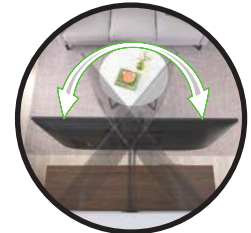

SANUS®

A brand of **Legrand**

FULL-MOTION **4D+SHIFT™** TV WALL MOUNT FOR TVS 32"-65"

The Sanus Advanced Full-Motion 4D + Shift TV Wall Mount for TVs 32"-65" presents the newest technology from Sanus to bring your TV viewing experience to new heights. With the 4D™ + SHIFT height adjustment feature, you can enjoy up to six inches of movement for precision TV positioning on the wall, making this mount an ideal solution for when mounting a TV above a fireplace mantle, above a TV console, or even when you have to position around a pre-existing outlet on the wall. This SHIFT feature also allows you to raise your TV at a later time to provide enough space to add in a soundbar or, accommodate seasonal decorations that may interfere with the screen of the TV.

Add a soundbar or décor later

INTEGRATED CABLE MANAGEMENT

Route and hide cables for a clean look

MOVE WITH EASE

Virtual Axis™ fingertip tilt

SLIM PROFILE

TV sits just 1.9" from wall

FLUID MOTION™ DESIGN

Extends 22" from the wall

MODEL

VMF822-B2

UPC

793795539953

PRODUCT DIMENSIONS (W X D X H)

17.30" W x 1.90" D x 17.20" H / 43.94 cm x 4.83 cm x 43.69 cm

PACKAGE DIMENSIONS (L X W X D)