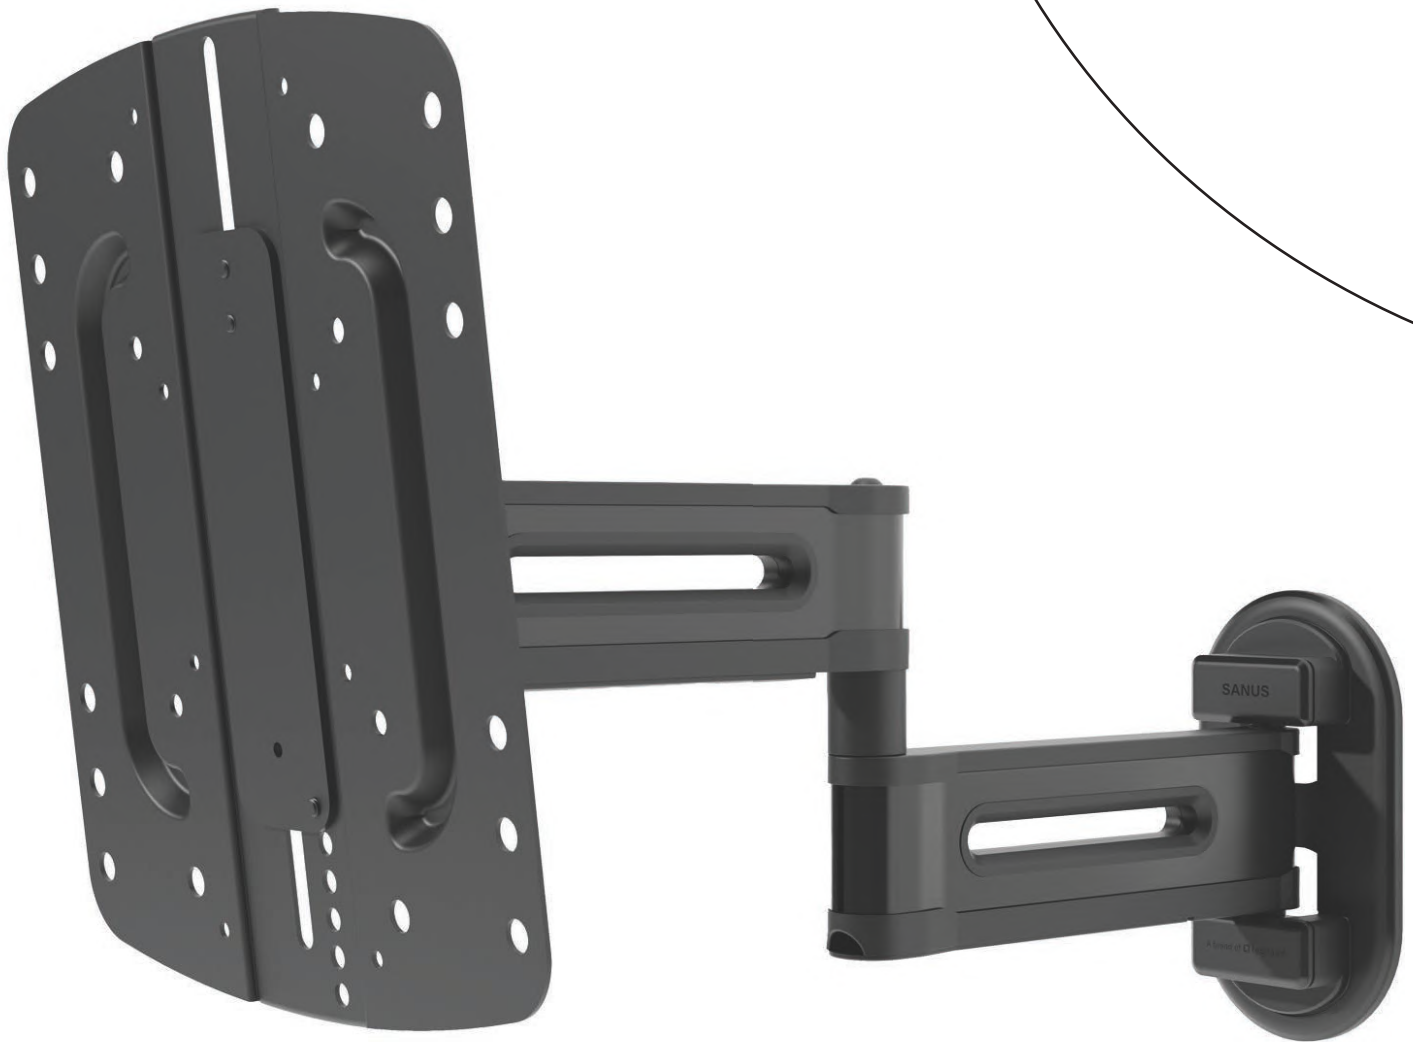

Model **VSF817**