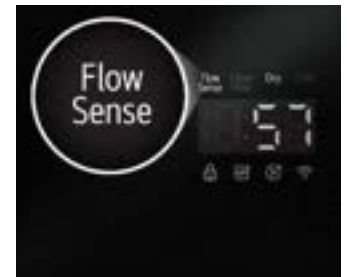

** Available on select LG smart appliances. Features may vary by model.

Intuitive Controls

GET LAUNDRY DAY DIALED IN

- Customize your dry—or let AI Dry do it for you; laundry day is just that easy with LG's built-in intelligence and intuitive controls
- Easily access all the cycles and quickly modify any cycle using the touch panel for total laundry control
- Features electronic controls with LED display

FlowSense® Duct Clogging & Lint Filter Indicators

KEEP YOUR DRYER CLEAN, EFFICIENT AND SAFE

- FlowSense® duct clogging and lint filter indicators let you know when your ducts and filter need cleaning to avoid lint buildup
- Improves the dryer's performance for greater efficiency and lower utility bills
- Helps give you safer, worry-free operation with fewer service calls