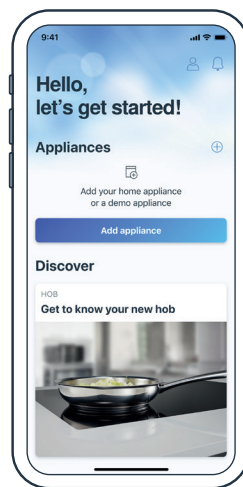

## Connect your cooktop to Home Connect now

1 Download the Home Connect app and follow the instructions

2 Scan here with the Home Connect app to connect

Your QR code | **Scan here**

### Selected benefits of Home Connect:

- Maximize your appliance experience with intuitive app tutorials, recipes, and helpful content.
- Use the app to access self-help, schedule a service visit or connect with live support.
- Sync and control compatible hoods from the cooktop display.
- Save time with a one-touch favorite accessible via the app or cooktop.