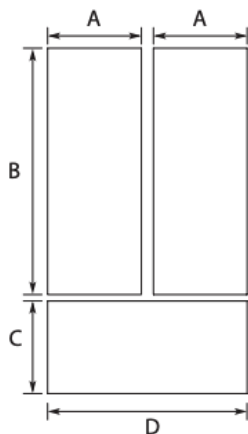

Cutout Dimensions

Custom Panel Dimensions

Maximum allowable weights:

- Door panel - 38 lbs (17.2 kg)
- Drawer panel (42" model) - 30 lbs (13.6 kg)

Legend	Model	Dimension
A	42"	20 ³ / ₄ " (52.86 cm)
B		59 ¹ / ₈ " (150.2 cm)
C		20 ¹ / ₂ " (52.07 cm)
D		41 ³ / ₄ " (106.05 cm)