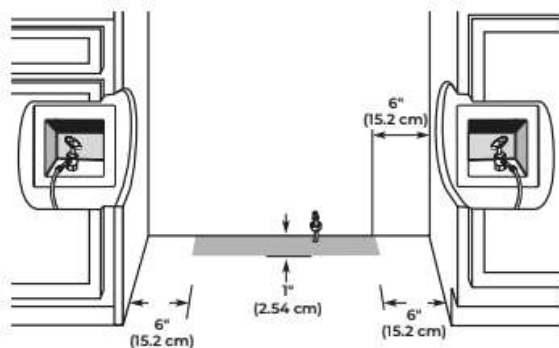

42" Panel Ready Built-In French Door Refrigerator

JF42NXFXDE

Water & Electrical

WATER PRESSURE

A cold water supply with water pressure between 30 psi and 120 psi (207 kPa and 827 kPa) is required to operate the water dispenser and ice maker. If you have questions about your water pressure, call a licensed, qualified plumber.

RECOMMENDED GROUNDING METHOD

A 115 V, 60 Hz, AC only, 15 A or 20 A fused, grounded electrical supply is required. It is recommended that a separate circuit serving only your refrigerator be provided. Use an outlet that cannot be turned off by a switch. Do not use an extension cord.