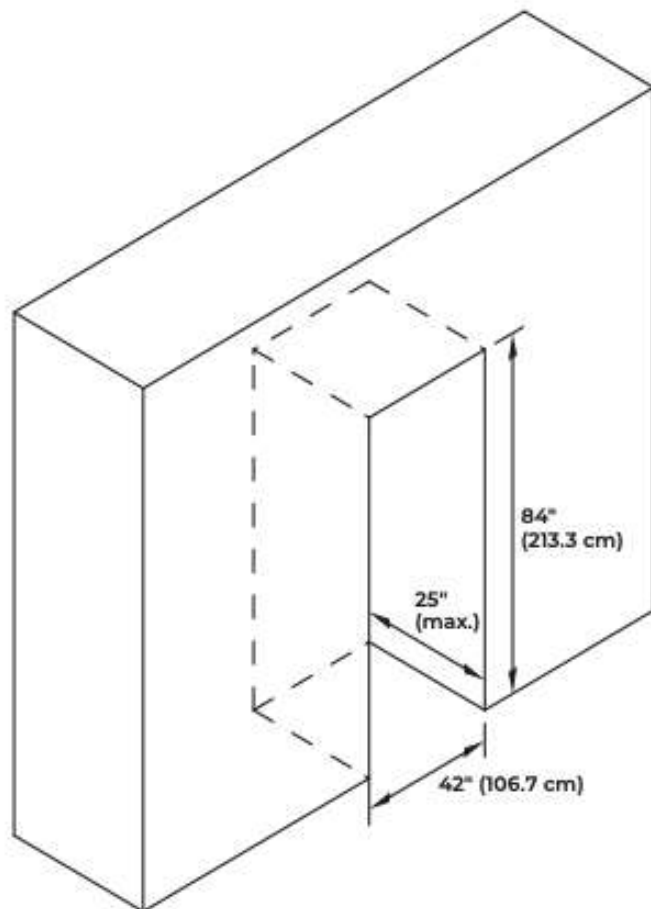

Capacitive Touch Controls with LED Display

Independently command refrigerator and freezer temperatures with an integrated display that responds to your touch.

Product Details

Dimensions	41 3/4"W x 82 7/8"H x 24 3/4"D	
Cutout Dimensions	Mins: 42"W x 84"H x 24"D Max: 42"W x 84"H x 25"D	
Finish	Panel Ready	
Capacity	Refrigerator Ft	17.75 Cu
	Freezer	6.42 Cu Ft
	Total	24.2 Cu Ft
Ice & Water	Filtered Icemaker	

Product Details (continued)

Shelves	Refrigerator - 4 Adjustable Half Width
Drawers	Refrigerator - 4 Half Width Freezer - 1 Full Width, 2 Half Width
Door Bins	Refrigerator - 4 Adjustable Full Width, 2 Fixed Gallon Full Width
Energy Rating	694 kWh

Cutout Dimensions

Custom Panel Dimensions

Maximum allowable weights:

- Door panel - 38 lbs (17.2 kg)
- Drawer panel (42" model) - 30 lbs (13.6 kg)

Legend	Model	Dimension
A	42"	20 ³ / ₄ " (52.86 cm)
B		59 ¹ / ₈ " (150.2 cm)
C		20 ¹ / ₂ " (52.07 cm)
D		41 ³ / ₄ " (106.05 cm)