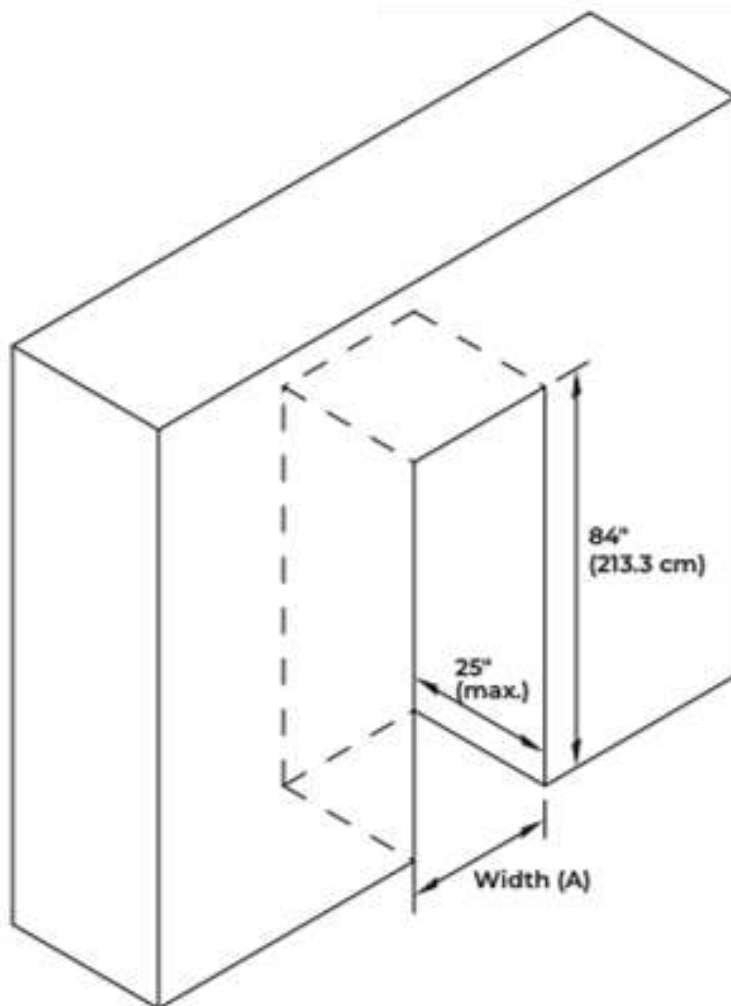

Product Details

Dimensions	47 ³ / ₄ "W x 83 ³ / ₈ "H x 24 ³ / ₄ "D	
Cutout Dimensions	Min: 48"W x 83 ¹ / ₂ "H x 24"D Max: 48"W x 84 ¹ / ₂ "H x 25"D	
Finish	Panel Ready	
Capacity	Refrigerator	19.1 Cu Ft
	Freezer	10.3 Cu Ft
	Total	29.4 Cu Ft
Ice & Water	Filtered Icemaker	

Custom Panel Dimensions

Maximum allowable weights (48" models):

- Refrigerator Door panel - 66 lbs (29.9 kg)
- Freezer Door panel - 50 lbs (23 kg)

Legend	Model	Dimension
A	48"	20 ¹ / ₄ " (51.59 cm)
B		27 ¹ / ₄ " (69.37 cm)
C		81" (205.7 cm)

Cutout Dimensions

MODEL	WIDTH A
48	48" (121.9 cm)

Accessories

Water Filter	EDR3RXD1	
Handle Kits <i>Only for custom panels</i>	RISE™	W11231243
	NOIR™	W11194770
Panel Kits <i>Include handles</i>	RISE™	JBSFS48NHL
	NOIR™	JBSFS48NHM
Armoire Kit	W10663565	