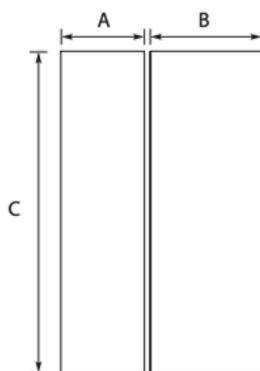

Legend	Model	Dimension
A	48"	20¹/₄" (51.59 cm)
B		27¹/₄" (69.37 cm)
C		81" (205.7 cm)