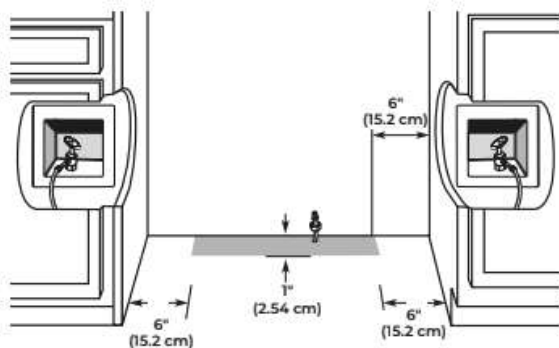

Product Details

Dimensions	47 ³ / ₄ "W x 83 ³ / ₈ "H x 24 ³ / ₄ "D	
Cutout Dimensions	Min: 48"W x 83 ¹ / ₂ "H x 24"D Max: 48"W x 84 ¹ / ₂ "H x 25"D	
Finish	Panel Ready	
Capacity	Refrigerator	19.1 Cu Ft
	Freezer	10.3 Cu Ft
	Total	29.4 Cu Ft
Ice & Water	Filtered Icemaker	

Product Details (continued)

Shelves	Refrigerator - 4 adjustable, 1 fixed Freezer - 2 fixed full wire, 2 adjustable full width	
Drawers	Refrigerator - 3 Full Width Freezer - 2 Full Width	
Door Bins	Refrigerator - 3 Adjustable Full Width, 1 Gallon Full Width Freezer - 5 Adjustable Full Width	
Energy Rating	833 kWh	

48" Panel Ready Built-In Side-By-Side Refrigerator

JBSFS48NMX

Water & Electrical

WATER PRESSURE

A cold water supply with water pressure between 30 psi and 120 psi (207 kPa and 827 kPa) is required to operate the water dispenser and ice maker. If you have questions about your water pressure, call a licensed, qualified plumber.