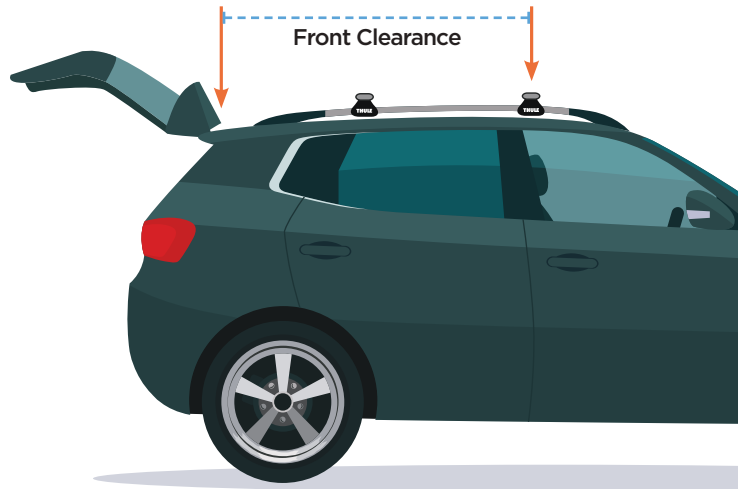

Technical information

Roof box hatch door clearance

To determine which cargo boxes fit your vehicle without contacting your hatch, measure from the center of your vehicle's front roof rack crossbar to the point where the roof meets the hatch. Compare this number to the "Front Clearance" dimensions below. If your vehicle measures more than the number listed, that cargo box will fit your vehicle without contacting your hatch.

Note: Some roof racks feature adjustable position crossbars. Moving the crossbars forward on the vehicle will increase the number of cargo boxes that fit without contacting the hatch. If you're unsure whether your vehicle's crossbars can be re-positioned, see your vehicle or roof rack manufacturer for assistance.