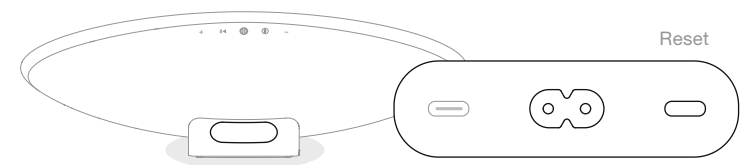

Setup could not be easier: just download the App using the link below and follow the instructions.

The App combines your chosen music-streaming services into one easy-to-use interface. Find your favourite music by artist, album or playlist and stream directly from each provider for high-fidelity sound. Alternatively, personalised recommendations help you discover new artists and genres based on your current tastes.

La configuration ne peut pas être plus simple : il suffit de télécharger l'application en utilisant le lien ci-dessous et de suivre les instructions.

Das Setup könnte nicht einfacher sein: Laden Sie sich einfach die App mit Hilfe des Links herunter und folgen Sie den Anweisungen.

セットアップ簡単です。以下のリンクを使用してアプリをダウンロードし、指示に従ってください。

La configuración no podría ser más fácil: basta con que descargue la App utilizando el enlace que figura a continuación y siga las instrucciones.

La configurazione non potrebbe essere più semplice: scarica l'app usando il link sotto e segui le istruzioni.

设置便捷: 只需扫描二维码下载应用程序，并按照说明操作即可。

bowerswilkins.com/downloadapp

Multifunction - Multifonction / Multifunktionstaste / Multifunción / Multifunzione / 多功能的 / 多機能
Power - Secteur / Netzeingang / Alimentación / Presa alimentazione / 电源 / 電源
Reset - Réinitialisation / Reset / Reinicialización / Ripristino / 重启 / リセット