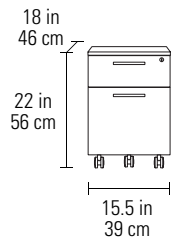

## 6221 DESK

- Full-width lined keyboard drawer
- Easy-access front and back panels
- Power management tray
- Integrated wire management

Dimensions 29H x 54 x 23.75 in  
74H x 137 x 60 cm  
Top Capacity 125 lbs | 56.5 kg  
Weight 106 lbs | 48 kg

## 6222 CONSOLE DESK

- Slim profile suits many applications
- Suitable for use with laptop or desktop computers
- Full-width lined keyboard drawer

Dimensions 29H x 47.5 x 18 in  
74H x 121 x 46 cm  
Top Capacity 125 lbs | 56.5 kg  
Weight 68.5 lbs | 31 kg

### 6227 MOBILE FILE

- Top supply drawer
- File drawer for letter/legal file folders
- Both drawers are secured with one lock
- Locking casters

Dimensions 22H x 15.5 x 18 in  
56H x 39 x 46 cm  
File Drawer Capacity 40 lbs | 18 kg  
Weight 51 lbs | 23 kg

Dimensions 29H x 56.25 x 18 in | 74H x 142.5 x 46 cm  
Printer Compartment 16.75H x 17.25 x 16 in | 42.5H x 44 x 40 cm  
Lateral File Drawer Capacity 60 lbs | 27 kg  
Printer Tray Capacity 25 lbs | 11 kg  
Weight 150 lbs | 68 kg