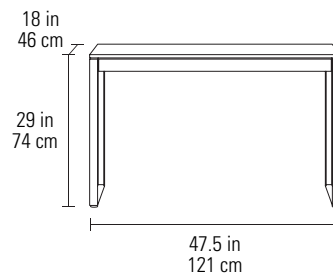

## 6221 DESK

- Full-width lined keyboard drawer
- Easy-access front and back panels
- Power management tray
- Integrated wire management

Dimensions 29H x 54 x 23.75 in  
74H x 137 x 60 cm  
Top Capacity 125 lbs | 56.5 kg  
Weight 106 lbs | 48 kg

## 6222 CONSOLE DESK

- Slim profile suits many applications
- Suitable for use with laptop or desktop computers
- Full-width lined keyboard drawer

Dimensions 29H x 47.5 x 18 in  
74H x 121 x 46 cm  
Top Capacity 125 lbs | 56.5 kg  
Weight 68.5 lbs | 31 kg

### 6227 MOBILE FILE

- Top supply drawer
- File drawer for letter/legal file folders
- Both drawers are secured with one lock
- Locking casters

Dimensions 22H x 15.5 x 18 in  
56H x 39 x 46 cm  
File Drawer Capacity 40 lbs | 18 kg  
Weight 51 lbs | 23 kg

Dimensions 29H x 56.25 x 18 in | 74H x 142.5 x 46 cm  
Printer Compartment 16.75H x 17.25 x 16 in | 42.5H x 44 x 40 cm  
Lateral File Drawer Capacity 60 lbs | 27 kg  
Printer Tray Capacity 25 lbs | 11 kg  
Weight 150 lbs | 68 kg