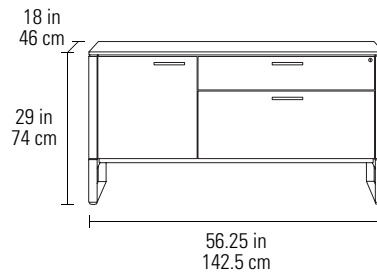

## 6221 DESK

- Full-width lined keyboard drawer
- Easy-access front and back panels
- Power management tray
- Integrated wire management

Dimensions 29H x 54 x 23.75 in  
74H x 137 x 60 cm  
Top Capacity 125 lbs | 56.5 kg  
Weight 106 lbs | 48 kg

## 6222 CONSOLE DESK

- Slim profile suits many applications
- Suitable for use with laptop or desktop computers
- Full-width lined keyboard drawer

Dimensions 29H x 47.5 x 18 in  
74H x 121 x 46 cm  
Top Capacity 125 lbs | 56.5 kg  
Weight 68.5 lbs | 31 kg

### 6227 MOBILE FILE

- Top supply drawer
- File drawer for letter/legal file folders
- Both drawers are secured with one lock
- Locking casters

Dimensions 22H x 15.5 x 18 in  
56H x 39 x 46 cm  
File Drawer Capacity 40 lbs | 18 kg  
Weight 51 lbs | 23 kg

Dimensions 29H x 56.25 x 18 in | 74H x 142.5 x 46 cm  
Printer Compartment 16.75H x 17.25 x 16 in | 42.5H x 44 x 40 cm  
Lateral File Drawer Capacity 60 lbs | 27 kg  
Printer Tray Capacity 25 lbs | 11 kg  
Weight 150 lbs | 68 kg