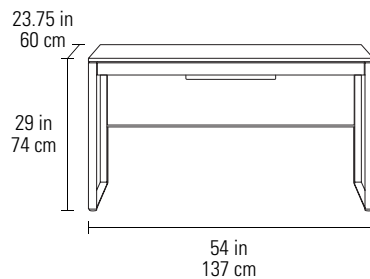

## 6221 DESK

- Full-width lined keyboard drawer
- Easy-access front and back panels
- Power management tray
- Integrated wire management

Dimensions 29H x 54 x 23.75 in  
74H x 137 x 60 cm  
Top Capacity 125 lbs | 56.5 kg  
Weight 106 lbs | 48 kg

## 6222 CONSOLE DESK

- Slim profile suits many applications
- Suitable for use with laptop or desktop computers
- Full-width lined keyboard drawer

Dimensions 29H x 47.5 x 18 in  
74H x 121 x 46 cm  
Top Capacity 125 lbs | 56.5 kg  
Weight 68.5 lbs | 31 kg

### 6227 MOBILE FILE

- Top supply drawer
- File drawer for letter/legal file folders
- Both drawers are secured with one lock
- Locking casters

Dimensions 22H x 15.5 x 18 in  
56H x 39 x 46 cm  
File Drawer Capacity 40 lbs | 18 kg  
Weight 51 lbs | 23 kg

Dimensions 29H x 56.25 x 18 in | 74H x 142.5 x 46 cm  
Printer Compartment 16.75H x 17.25 x 16 in | 42.5H x 44 x 40 cm  
Lateral File Drawer Capacity 60 lbs | 27 kg  
Printer Tray Capacity 25 lbs | 11 kg  
Weight 150 lbs | 68 kg