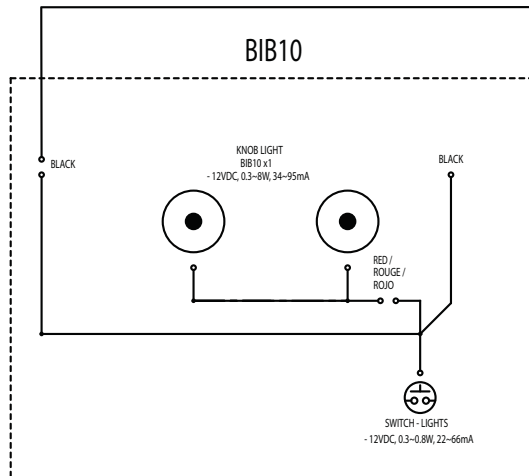

Accessories Parts List

	Description	BIB10IR	BIB10RT
61810	Cover	ac	ac
56091	Griddle	ac	ac
N370-1102	Power Kit	ac	ac

x- standard part
 p- propane
 n- natural
 ac- accessory

BIG44RB, BIG38RB, BIG32RB

BIB10

Napoleon products are protected by one or more U.S. and Canadian and/or foreign patents or patents pending.