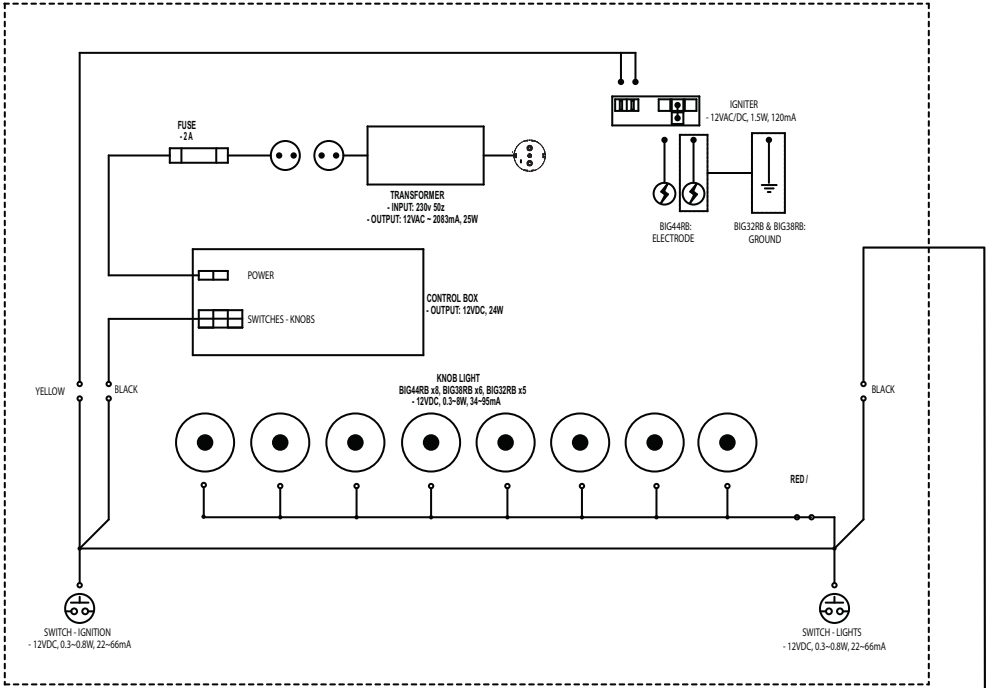

BIG44RB, BIG38RB, BIG32RB