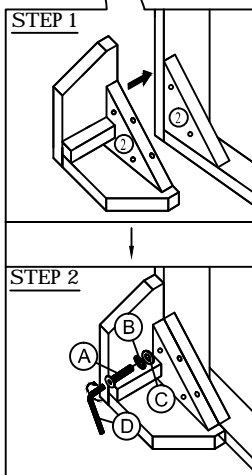

Liberty Furniture
INDUSTRIES, INC

LIBERTY FURNITURE

ASSEMBLY INSTRUCTION

ITEM # : 439 - TV60

DESCRIPTION : 60" TV CONSOLE

Thank you for purchasing this quality product. Be sure to check all packing material carefully for small parts which may have come loose inside the carton during shipment. Identify and count all parts and compare with the parts list below:

Component List			
NO.	Descriptions		Qty.
1	LSF Front Leg (Packed Inside Drawer)		1
2	RSF Front Leg (Packed Inside Drawer)		1
3	LSF Back Leg (Packed Inside Drawer)		1
4	RSF Back Leg (Packed Inside Drawer)		1
5	Center Support Leg (Packed Inside Drawer)		2

6 Assembly Hardware Pack			
NO.	Descriptions		Qty.
A	Screw- M6 x 40MM JCBC Bolt Blk		8
B	Washer - Spring Washer M6		8
C	Washer - Flat Washer 1/4" (BLK)		8
D	Allen Wrench		1

TO REMOVE THE DRAWER:

TO INSTALL THE DRAWER: