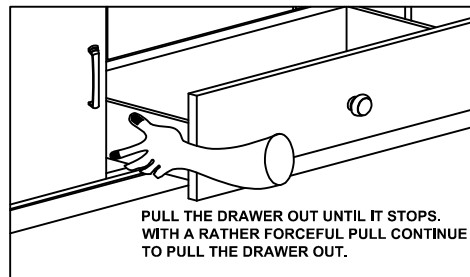

TO REMOVE THE DRAWER: