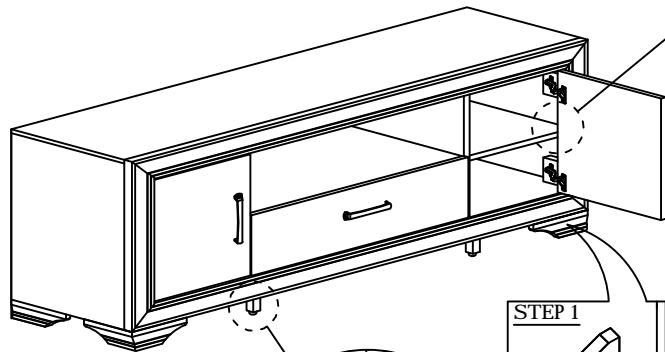

Liberty Furniture
INDUSTRIES, INC

LIBERTY FURNITURE

ASSEMBLY INSTRUCTION

ITEM # : 439 - TV60

DESCRIPTION : 60" TV CONSOLE

Thank you for purchasing this quality product. Be sure to check all packing material carefully for small parts which may have come loose inside the carton during shipment. Identify and count all parts and compare with the parts list below:

Component List			
NO.	Descriptions		Qty.
1	LSF Front Leg (Packed Inside Drawer)		1
2	RSF Front Leg (Packed Inside Drawer)		1
3	LSF Back Leg (Packed Inside Drawer)		1
4	RSF Back Leg (Packed Inside Drawer)		1
5	Center Support Leg (Packed Inside Drawer)		2

6 Assembly Hardware Pack			
NO.	Descriptions		Qty.
A	Screw- M6 x 40MM JCBC Bolt Blk		8
B	Washer - Spring Washer M6		8
C	Washer - Flat Washer 1/4" (BLK)		8
D	Allen Wrench		1