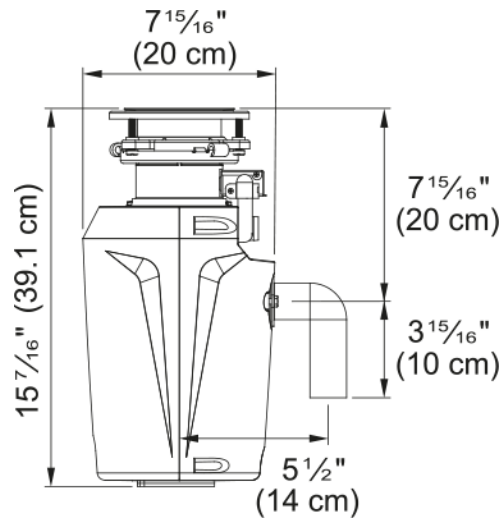

3/4 HP Food Waste Disposer - FWDS75BF | 134.0713.701

Franke Elite Slimline 3/4 HP Batch Feed Waste Disposer with jam resistant 2700 RPM Twist Force Motor. Designed for daily family use, Franke food waste disposers effortlessly manage food waste, reduce odors and germs, and promote sustainability in the kitchen. With quick operation, fine grinding for septic systems, and reduced energy consumption, our disposers excel in performance and affordability. Our advanced technology ensures unparalleled performance, with a specially engineered insulated shell for noise reduction, a powerful Twist Force DC motor for efficient grinding, and a hygiene safeguard to fight against the growth of bacteria. **Available Summer 2024**

Aspect

Product type Food waste disposer

Energy specifications

Voltage 120 V

Product identification

Product brand FRANKE

Product family None

Collection Disposer

Features

Horsepower 3/4 HP

Motor speed 2700.0

Waste disposer motor type Permanent magnet

Feed type Batch feed