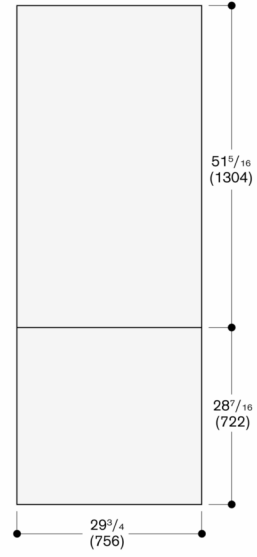

RVA428720

---

Door panel

**RVA428720**

- Door panels, dark brushed stainless steel, handleless.
  - For RVB 477, panel thickness 19 mm.
  - Door panels, dark brushed stainless steel, handleless.
- For RVB 477, panel thickness 19 mm.

Niche width 762 mm

The door panel thickness is 19 mm

The maximum door panel dimensions are based on a clearance of 3 mm, based on a single niche

Measurements in mm

Niche width 30" (762 mm)

The door panel thickness is 3/4" (19 mm)

The maximum door panel dimensions are based on a clearance of 1/8" (3 mm), based on a single niche

Measurements in inches (mm)