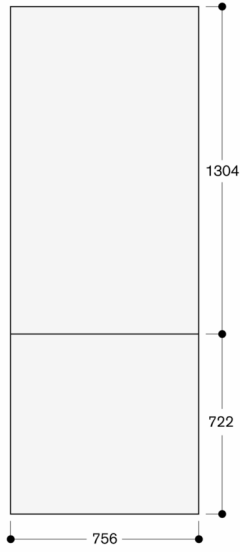

RVA428720

---

Door panel

**RVA428720**

- Door panels, dark brushed stainless steel, handleless.
  - For RVB 477, panel thickness 19 mm.
  - Door panels, dark brushed stainless steel, handleless.
- For RVB 477, panel thickness 19 mm.

Niche width 762 mm

The door panel thickness is 19 mm

The maximum door panel dimensions are based on a clearance of 3 mm, based on a single niche

Measurements in mm

Niche width 30" (762 mm)

The door panel thickness is 3/4" (19 mm)

The maximum door panel dimensions are based on a clearance of 1/8" (3 mm), based on a single niche

Measurements in inches (mm)