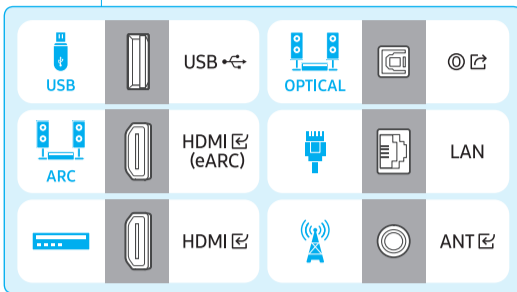

**SAMSUNG**

# Unpacking and Installation Guide

Scan this QR code with your smart phone to see helpful videos.

BN68-18939A-01

Power Cable

Holder-Cable

Samsung Smart Remote

Simple User Guide / Remote control guide / Regulatory Guide