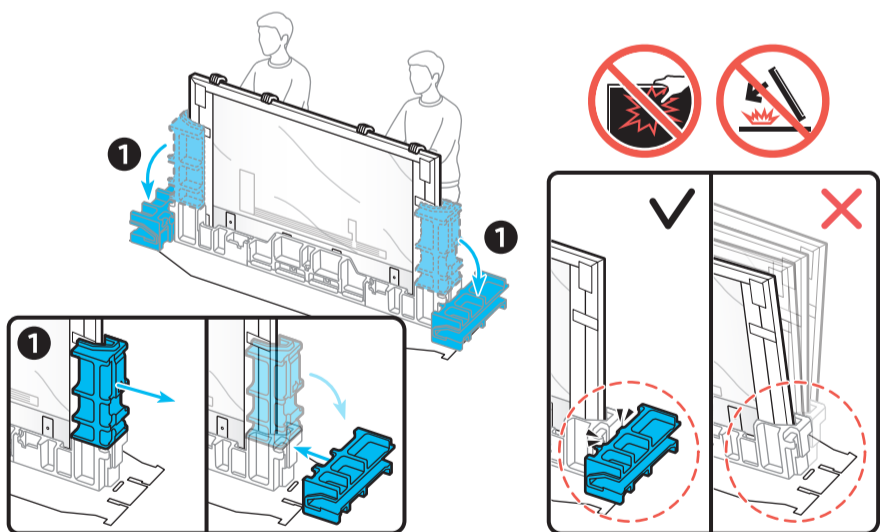

# Unpacking and Installation Guide

Scan this QR code with your smart phone to see helpful videos.

BN68-18939A-01

Power Cable

Holder-Cable

Samsung Smart Remote

Simple User Guide / Remote control guide / Regulatory Guide

**1**

**2**

**3**

**4**

**5-A**

**L**

**R**

5-B

6

7

8

\* : 0-9, A-Z

\* : 0-9, A-Z

★ : Wall-Mount Bracket

	A	B	C	D	E	F	G	H	I
98DU9***	85.9 inches (2181.1 mm)	49.0 inches (1244.1 mm)	2.5 inches (63.5 mm)	51.1 inches (1298.2 mm)	52.1 inches (1323.2 mm)	15.8 inches (402.3 mm)	97.5 inches	114.2 lbs (51.8 kg)	117.7 lbs (53.4 kg)