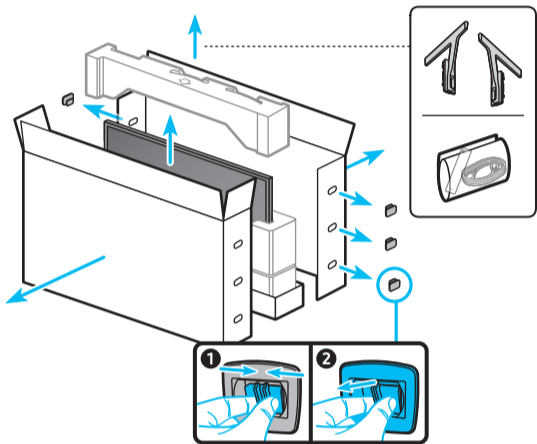

# Unpacking and Installation Guide

Scan this QR code with your smart phone to see helpful videos.

BN68-18939A-01

Power Cable

Holder-Cable

Samsung Smart Remote

Simple User Guide / Remote control guide / Regulatory Guide

**1**

**2**

**3**

**4**

**5-A**

**L**

**R**

5-B

6

7

8

\* : 0-9, A-Z

\* : 0-9, A-Z

★ : Wall-Mount Bracket

	A	B	C	D	E	F	G	H	I
98DU9***	85.9 inches (2181.1 mm)	49.0 inches (1244.1 mm)	2.5 inches (63.5 mm)	51.1 inches (1298.2 mm)	52.1 inches (1323.2 mm)	15.8 inches (402.3 mm)	97.5 inches	114.2 lbs (51.8 kg)	117.7 lbs (53.4 kg)

	VESA A x B (mm)	C (mm)	D	E x 4	F (mm)	G (inches)	H (inches)	I (inches)
98DU9***	600 x 400	19-21	C + ★	M8	1.25	14.3	31.1	18.9