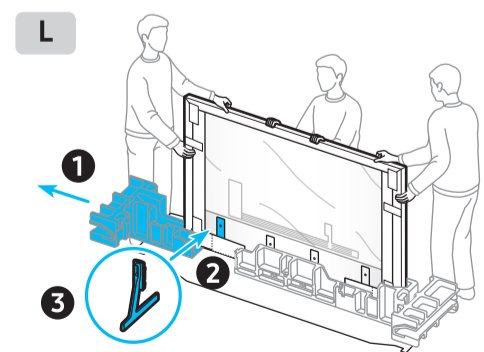

# Unpacking and Installation Guide

Scan this QR code with your smart phone to see helpful videos.

BN68-18939A-01

Power Cable

Holder-Cable

Samsung Smart Remote

Simple User Guide / Remote control guide / Regulatory Guide

**1**

**2**

**3**

**4**

**5-A**

**L**

**R**

5-B

6

7

8

\* : 0-9, A-Z

\* : 0-9, A-Z

★ : Wall-Mount Bracket

	A	B	C	D	E	F	G	H	I
98DU9***	85.9 inches (2181.1 mm)	49.0 inches (1244.1 mm)	2.5 inches (63.5 mm)	51.1 inches (1298.2 mm)	52.1 inches (1323.2 mm)	15.8 inches (402.3 mm)	97.5 inches	114.2 lbs (51.8 kg)	117.7 lbs (53.4 kg)