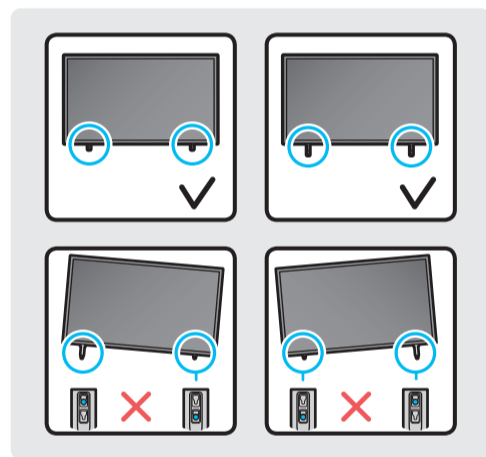

# Unpacking and Installation Guide

Scan this QR code with your smart phone to see helpful videos.

BN68-18939A-01

Power Cable

Holder-Cable

Samsung Smart Remote

Simple User Guide / Remote control guide / Regulatory Guide

**1**

**2**

**3**

**4**

**5-A**

**L**

**R**

5-B