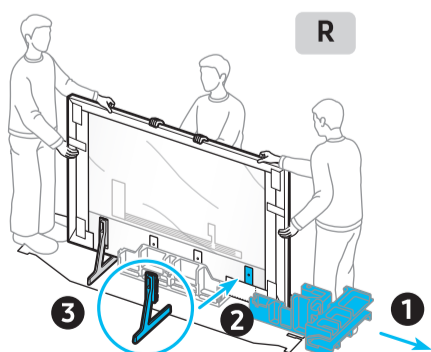

# Unpacking and Installation Guide

Scan this QR code with your smart phone to see helpful videos.

BN68-18939A-01

Power Cable

Holder-Cable

Samsung Smart Remote

Simple User Guide / Remote control guide / Regulatory Guide

**1**

**2**

**3**

**4**

**5-A**

**L**

**R**

5-B

6

7

8

\* : 0-9, A-Z

\* : 0-9, A-Z

★ : Wall-Mount Bracket

	A	B	C	D	E	F	G	H	I
98DU9***	85.9 inches (2181.1 mm)	49.0 inches (1244.1 mm)	2.5 inches (63.5 mm)	51.1 inches (1298.2 mm)	52.1 inches (1323.2 mm)	15.8 inches (402.3 mm)	97.5 inches	114.2 lbs (51.8 kg)	117.7 lbs (53.4 kg)