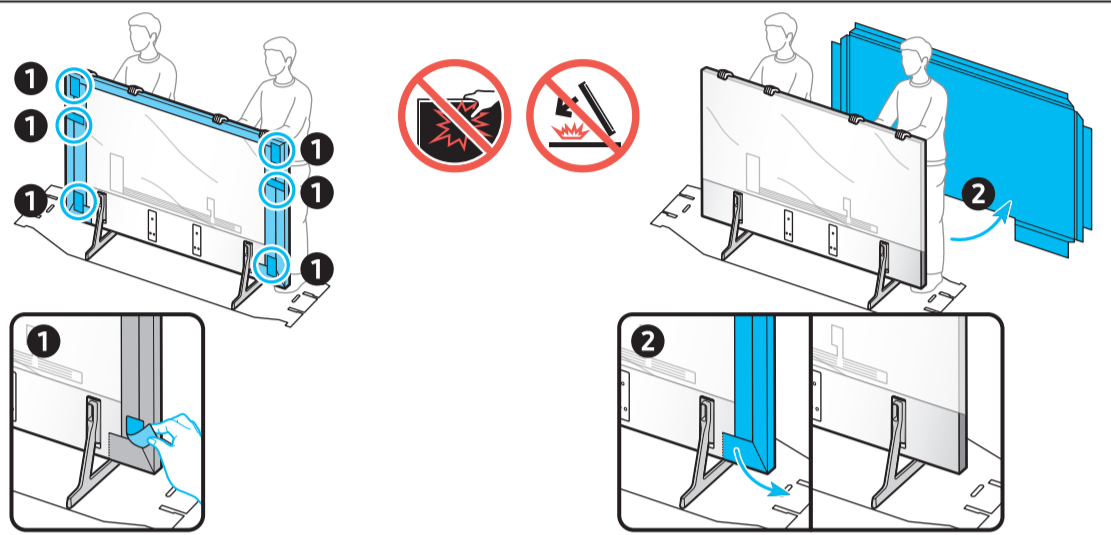

5-B

6

7

8

* : 0-9, A-Z

* : 0-9, A-Z

★ : Wall-Mount Bracket

	A	B	C	D	E	F	G	H	I
98DU9***	85.9 inches (2181.1 mm)	49.0 inches (1244.1 mm)	2.5 inches (63.5 mm)	51.1 inches (1298.2 mm)	52.1 inches (1323.2 mm)	15.8 inches (402.3 mm)	97.5 inches	114.2 lbs (51.8 kg)	117.7 lbs (53.4 kg)

	VESA A x B (mm)	C (mm)	D	E x 4	F (mm)	G (inches)	H (inches)	I (inches)
98DU9***	600 x 400	19-21	C + ★	M8	1.25	14.3	31.1	18.9