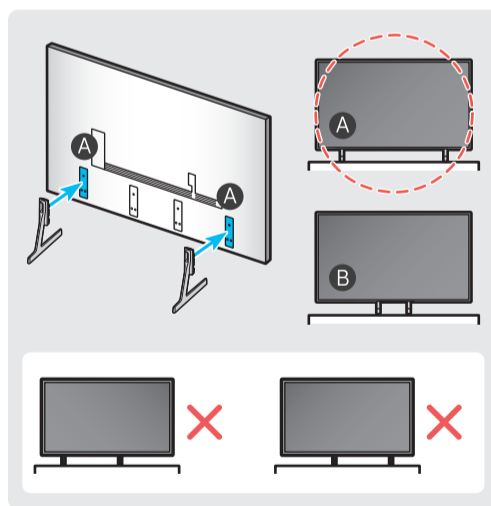

# Unpacking and Installation Guide

Scan this QR code with your smart phone to see helpful videos.

BN68-18939A-01

Power Cable

Holder-Cable

Samsung Smart Remote

Simple User Guide / Remote control guide / Regulatory Guide

**1**

**2**

**3**

**4**

**5-A**

**L**

**R**

5-B

6

7

8

\* : 0-9, A-Z

\* : 0-9, A-Z

★ : Wall-Mount Bracket

	A	B	C	D	E	F	G	H	I
98DU9***	85.9 inches (2181.1 mm)	49.0 inches (1244.1 mm)	2.5 inches (63.5 mm)	51.1 inches (1298.2 mm)	52.1 inches (1323.2 mm)	15.8 inches (402.3 mm)	97.5 inches	114.2 lbs (51.8 kg)	117.7 lbs (53.4 kg)