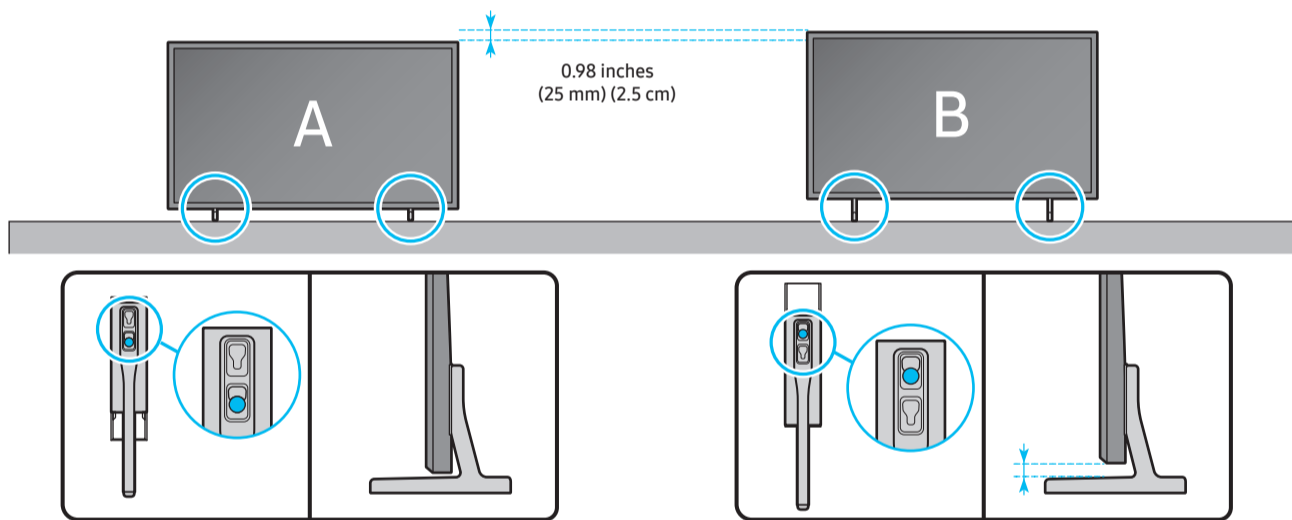

SAMSUNG

Unpacking and Installation Guide

Scan this QR code with your smart phone to see helpful videos.

BN68-18939A-01

Power Cable

Holder-Cable

Samsung Smart Remote

Simple User Guide / Remote control guide / Regulatory Guide

1

2

3

4

5-A

L

R