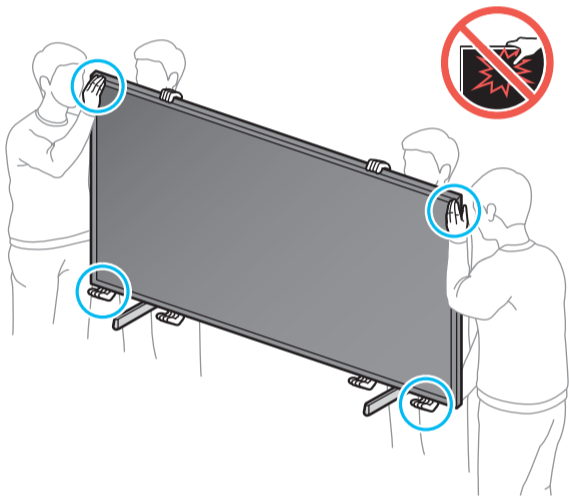

5-B

6

7

8

* : 0-9, A-Z

* : 0-9, A-Z

★ : Wall-Mount Bracket

	A	B	C	D	E	F	G	H	I
98DU9***	85.9 inches (2181.1 mm)	49.0 inches (1244.1 mm)	2.5 inches (63.5 mm)	51.1 inches (1298.2 mm)	52.1 inches (1323.2 mm)	15.8 inches (402.3 mm)	97.5 inches	114.2 lbs (51.8 kg)	117.7 lbs (53.4 kg)

	VESA A x B (mm)	C (mm)	D	E x 4	F (mm)	G (inches)	H (inches)	I (inches)
98DU9***	600 x 400	19-21	C + ★	M8	1.25	14.3	31.1	18.9