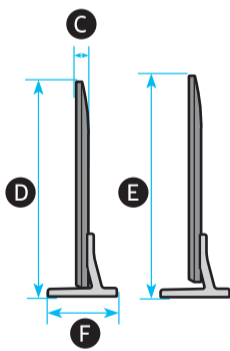

# Unpacking and Installation Guide

Scan this QR code with your smart phone to see helpful videos.

BN68-18939A-01

Power Cable

Holder-Cable

Samsung Smart Remote

Simple User Guide / Remote control guide / Regulatory Guide

**1**

**2**

**3**

**4**

**5-A**

**L**

**R**

5-B

6

7

8

\* : 0-9, A-Z

\* : 0-9, A-Z

★ : Wall-Mount Bracket

	A	B	C	D	E	F	G	H	I
98DU9***	85.9 inches (2181.1 mm)	49.0 inches (1244.1 mm)	2.5 inches (63.5 mm)	51.1 inches (1298.2 mm)	52.1 inches (1323.2 mm)	15.8 inches (402.3 mm)	97.5 inches	114.2 lbs (51.8 kg)	117.7 lbs (53.4 kg)

	VESA A x B (mm)	C (mm)	D	E x 4	F (mm)	G (inches)	H (inches)	I (inches)
98DU9***	600 x 400	19-21	C + ★	M8	1.25	14.3	31.1	18.9