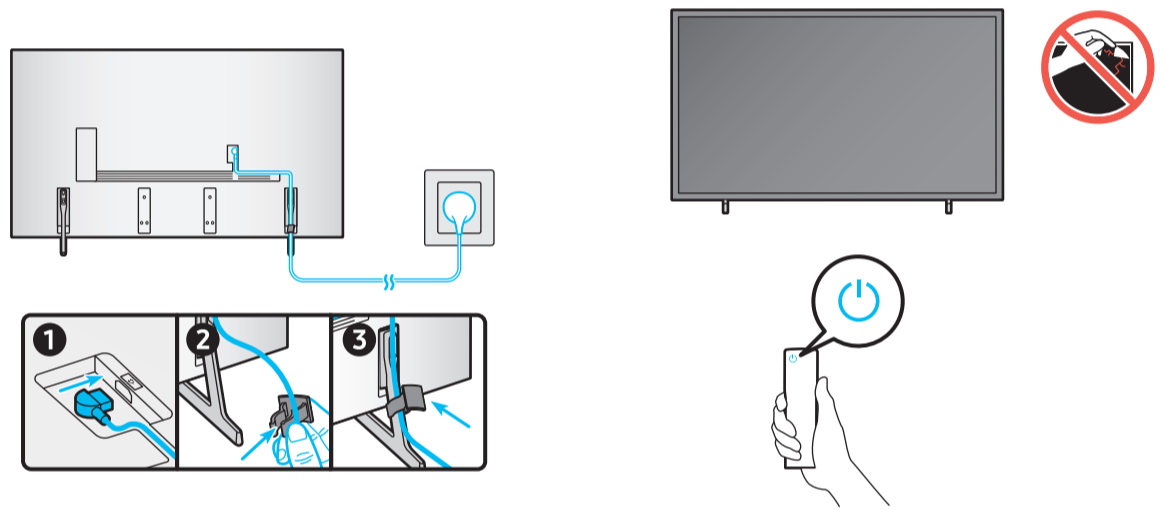

8

* : 0-9, A-Z

* : 0-9, A-Z

★ : Wall-Mount Bracket

	A	B	C	D	E	F	G	H	I
98DU9***	85.9 inches (2181.1 mm)	49.0 inches (1244.1 mm)	2.5 inches (63.5 mm)	51.1 inches (1298.2 mm)	52.1 inches (1323.2 mm)	15.8 inches (402.3 mm)	97.5 inches	114.2 lbs (51.8 kg)	117.7 lbs (53.4 kg)

	VESA A x B (mm)	C (mm)	D	E x 4	F (mm)	G (inches)	H (inches)	I (inches)
98DU9***	600 x 400	19-21	C + ★	M8	1.25	14.3	31.1	18.9