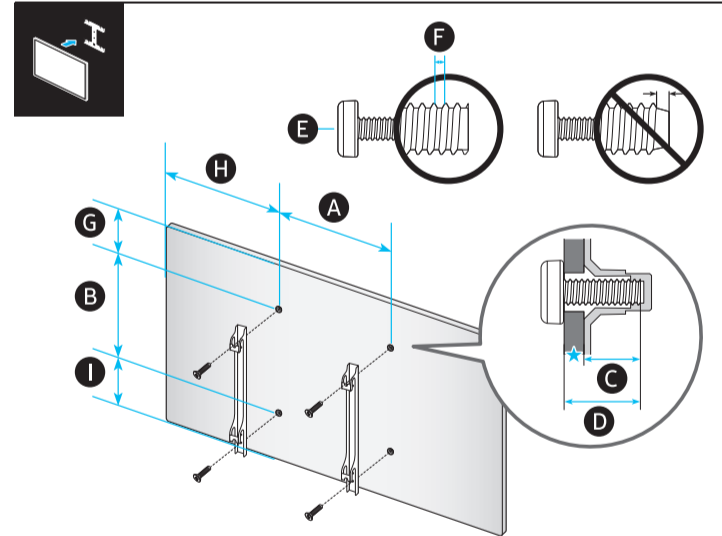

# Unpacking and Installation Guide

Scan this QR code with your smart phone to see helpful videos.

BN68-18939A-01

Power Cable

Holder-Cable

Samsung Smart Remote

Simple User Guide / Remote control guide / Regulatory Guide

**1**

**2**

**3**

**4**

**5-A**

**L**

**R**

5-B

6

7

8

\* : 0-9, A-Z

\* : 0-9, A-Z

★ : Wall-Mount Bracket

	A	B	C	D	E	F	G	H	I
98DU9***	85.9 inches (2181.1 mm)	49.0 inches (1244.1 mm)	2.5 inches (63.5 mm)	51.1 inches (1298.2 mm)	52.1 inches (1323.2 mm)	15.8 inches (402.3 mm)	97.5 inches	114.2 lbs (51.8 kg)	117.7 lbs (53.4 kg)

	VESA A x B (mm)	C (mm)	D	E x 4	F (mm)	G (inches)	H (inches)	I (inches)
98DU9***	600 x 400	19-21	C + ★	M8	1.25	14.3	31.1	18.9