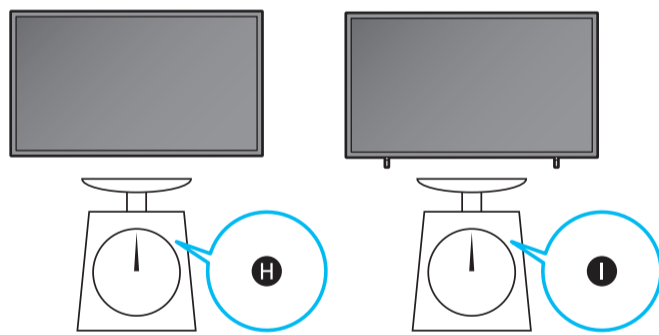

8

* : 0-9, A-Z

* : 0-9, A-Z

★ : Wall-Mount Bracket

	A	B	C	D	E	F	G	H	I
98DU9***	85.9 inches (2181.1 mm)	49.0 inches (1244.1 mm)	2.5 inches (63.5 mm)	51.1 inches (1298.2 mm)	52.1 inches (1323.2 mm)	15.8 inches (402.3 mm)	97.5 inches	114.2 lbs (51.8 kg)	117.7 lbs (53.4 kg)

	VESA A x B (mm)	C (mm)	D	E x 4	F (mm)	G (inches)	H (inches)	I (inches)
98DU9***	600 x 400	19-21	C + ★	M8	1.25	14.3	31.1	18.9