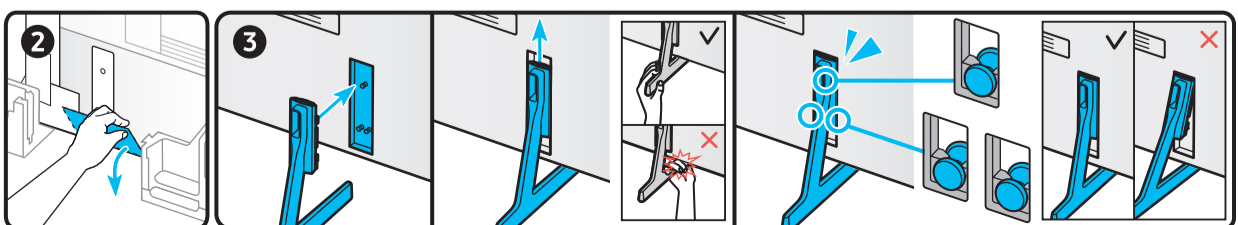

# Unpacking and Installation Guide

Scan this QR code with your smart phone to see helpful videos.

BN68-18939A-01

Power Cable

Holder-Cable

Samsung Smart Remote

Simple User Guide / Remote control guide / Regulatory Guide

**1**

**2**

**3**

**4**

**5-A**

**L**

**R**

5-B

6

7

8

\* : 0-9, A-Z

\* : 0-9, A-Z

★ : Wall-Mount Bracket

	A	B	C	D	E	F	G	H	I
98DU9***	85.9 inches (2181.1 mm)	49.0 inches (1244.1 mm)	2.5 inches (63.5 mm)	51.1 inches (1298.2 mm)	52.1 inches (1323.2 mm)	15.8 inches (402.3 mm)	97.5 inches	114.2 lbs (51.8 kg)	117.7 lbs (53.4 kg)