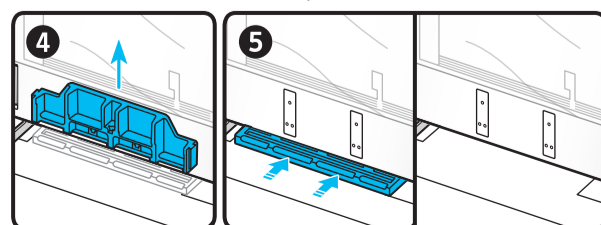

# Unpacking and Installation Guide

Scan this QR code with your smart phone to see helpful videos.

BN68-18939A-01

Power Cable

Holder-Cable

Samsung Smart Remote

Simple User Guide / Remote control guide / Regulatory Guide

**1**

**2**

**3**

**4**

**5-A**

**L**

**R**

5-B

6

7

8

\* : 0-9, A-Z

\* : 0-9, A-Z

★ : Wall-Mount Bracket

	A	B	C	D	E	F	G	H	I
98DU9***	85.9 inches (2181.1 mm)	49.0 inches (1244.1 mm)	2.5 inches (63.5 mm)	51.1 inches (1298.2 mm)	52.1 inches (1323.2 mm)	15.8 inches (402.3 mm)	97.5 inches	114.2 lbs (51.8 kg)	117.7 lbs (53.4 kg)