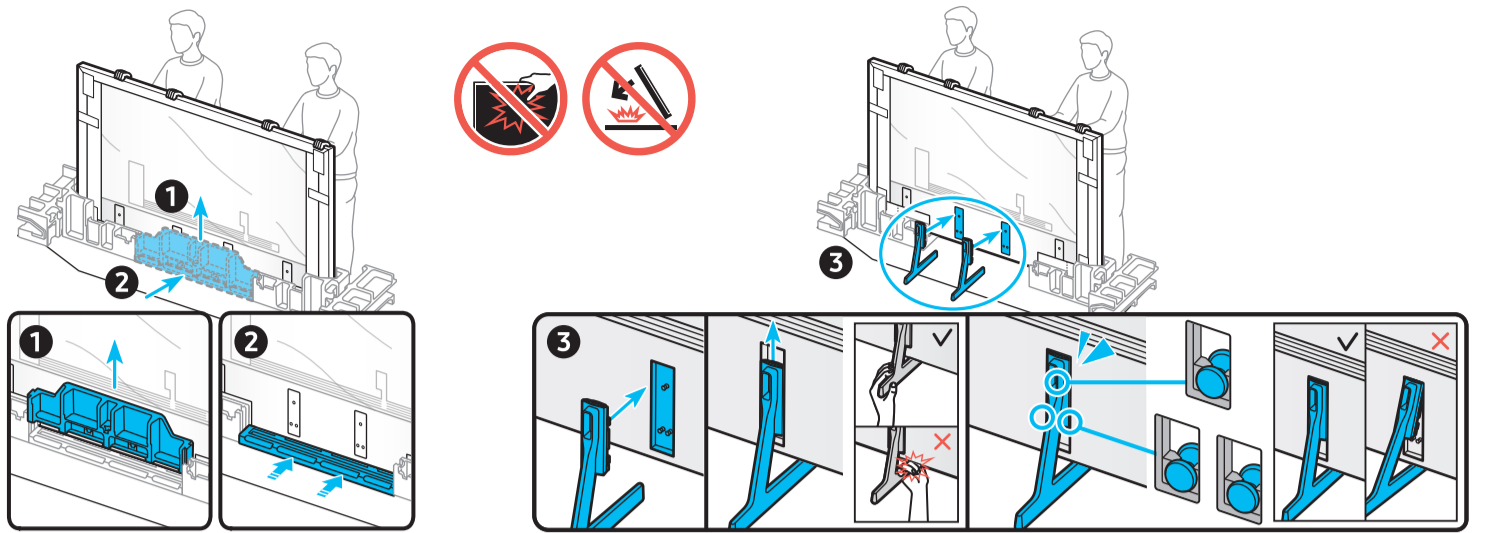

# Unpacking and Installation Guide

Scan this QR code with your smart phone to see helpful videos.

BN68-18939A-01

Power Cable

Holder-Cable

Samsung Smart Remote

Simple User Guide / Remote control guide / Regulatory Guide

**1**

**2**

**3**

**4**

**5-A**

**L**

**R**

5-B

6

7

8

\* : 0-9, A-Z

\* : 0-9, A-Z

★ : Wall-Mount Bracket

	A	B	C	D	E	F	G	H	I
98DU9***	85.9 inches (2181.1 mm)	49.0 inches (1244.1 mm)	2.5 inches (63.5 mm)	51.1 inches (1298.2 mm)	52.1 inches (1323.2 mm)	15.8 inches (402.3 mm)	97.5 inches	114.2 lbs (51.8 kg)	117.7 lbs (53.4 kg)