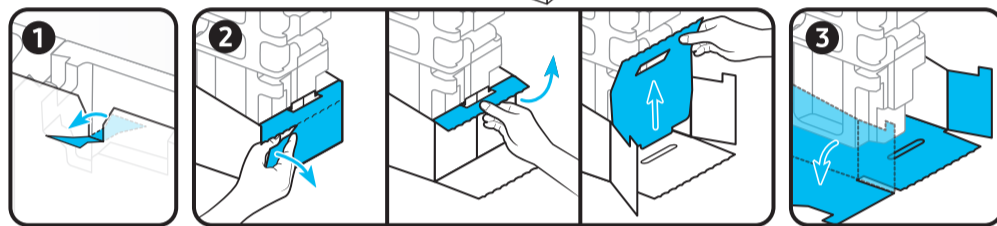

# Unpacking and Installation Guide

Scan this QR code with your smart phone to see helpful videos.

BN68-18939A-01

Power Cable

Holder-Cable

Samsung Smart Remote

Simple User Guide / Remote control guide / Regulatory Guide

**1**

**2**

**3**

**4**

**5-A**

**L**

**R**

5-B

6

7

8

\* : 0-9, A-Z

\* : 0-9, A-Z

★ : Wall-Mount Bracket

	A	B	C	D	E	F	G	H	I
98DU9***	85.9 inches (2181.1 mm)	49.0 inches (1244.1 mm)	2.5 inches (63.5 mm)	51.1 inches (1298.2 mm)	52.1 inches (1323.2 mm)	15.8 inches (402.3 mm)	97.5 inches	114.2 lbs (51.8 kg)	117.7 lbs (53.4 kg)

	VESA A x B (mm)	C (mm)	D	E x 4	F (mm)	G (inches)	H (inches)	I (inches)
98DU9***	600 x 400	19-21	C + ★	M8	1.25	14.3	31.1	18.9