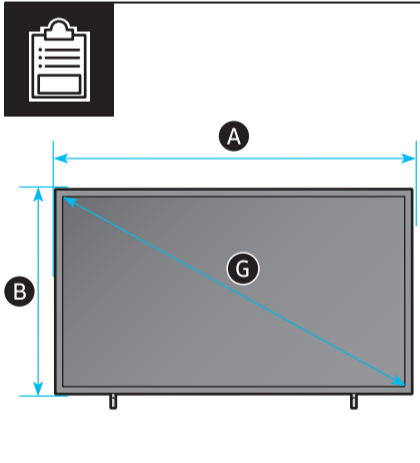

**1**

**2**

**3**

**4**

**5-A**

**L**

**R**

5-B

6

7

8

\* : 0-9, A-Z

\* : 0-9, A-Z

★ : Wall-Mount Bracket

	A	B	C	D	E	F	G	H	I
98DU9***	85.9 inches (2181.1 mm)	49.0 inches (1244.1 mm)	2.5 inches (63.5 mm)	51.1 inches (1298.2 mm)	52.1 inches (1323.2 mm)	15.8 inches (402.3 mm)	97.5 inches	114.2 lbs (51.8 kg)	117.7 lbs (53.4 kg)

	VESA A x B (mm)	C (mm)	D	E x 4	F (mm)	G (inches)	H (inches)	I (inches)
98DU9***	600 x 400	19-21	C + ★	M8	1.25	14.3	31.1	18.9