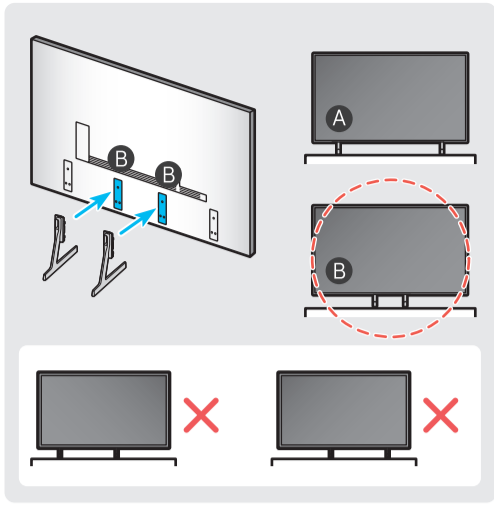

# Unpacking and Installation Guide

Scan this QR code with your smart phone to see helpful videos.

BN68-18939A-01

Power Cable

Holder-Cable

Samsung Smart Remote

Simple User Guide / Remote control guide / Regulatory Guide

**1**

**2**

**3**

**4**

**5-A**

**L**

**R**

5-B

6

7

8

\* : 0-9, A-Z

\* : 0-9, A-Z

★ : Wall-Mount Bracket

	A	B	C	D	E	F	G	H	I
98DU9***	85.9 inches (2181.1 mm)	49.0 inches (1244.1 mm)	2.5 inches (63.5 mm)	51.1 inches (1298.2 mm)	52.1 inches (1323.2 mm)	15.8 inches (402.3 mm)	97.5 inches	114.2 lbs (51.8 kg)	117.7 lbs (53.4 kg)