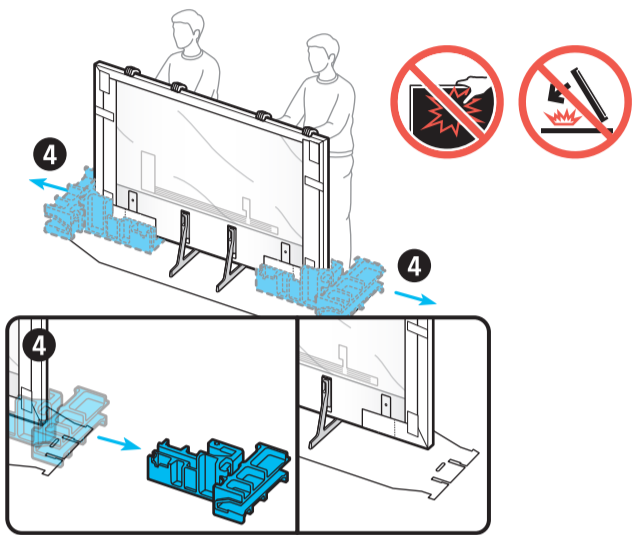

# Unpacking and Installation Guide

Scan this QR code with your smart phone to see helpful videos.

BN68-18939A-01

Power Cable

Holder-Cable

Samsung Smart Remote

Simple User Guide / Remote control guide / Regulatory Guide

**1**

**2**

**3**

**4**

**5-A**

**L**

**R**

5-B

6

7

8

\* : 0-9, A-Z

\* : 0-9, A-Z

★ : Wall-Mount Bracket

	A	B	C	D	E	F	G	H	I
98DU9***	85.9 inches (2181.1 mm)	49.0 inches (1244.1 mm)	2.5 inches (63.5 mm)	51.1 inches (1298.2 mm)	52.1 inches (1323.2 mm)	15.8 inches (402.3 mm)	97.5 inches	114.2 lbs (51.8 kg)	117.7 lbs (53.4 kg)