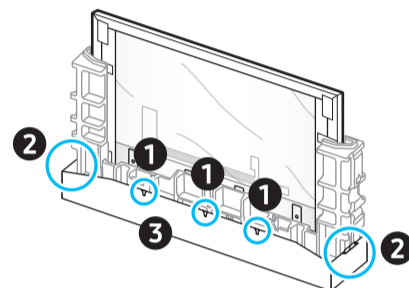

# Unpacking and Installation Guide

Scan this QR code with your smart phone to see helpful videos.

BN68-18939A-01

Power Cable

Holder-Cable

Samsung Smart Remote

Simple User Guide / Remote control guide / Regulatory Guide

**1**

**2**

**3**

**4**

**5-A**

**L**

**R**

5-B

6

7

8

\* : 0-9, A-Z

\* : 0-9, A-Z

★ : Wall-Mount Bracket

	A	B	C	D	E	F	G	H	I
98DU9***	85.9 inches (2181.1 mm)	49.0 inches (1244.1 mm)	2.5 inches (63.5 mm)	51.1 inches (1298.2 mm)	52.1 inches (1323.2 mm)	15.8 inches (402.3 mm)	97.5 inches	114.2 lbs (51.8 kg)	117.7 lbs (53.4 kg)

	VESA A x B (mm)	C (mm)	D	E x 4	F (mm)	G (inches)	H (inches)	I (inches)
98DU9***	600 x 400	19-21	C + ★	M8	1.25	14.3	31.1	18.9