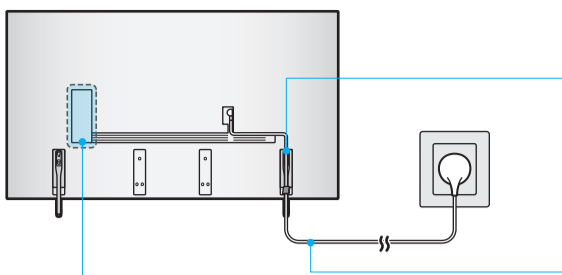

# Unpacking and Installation Guide

Scan this QR code with your smart phone to see helpful videos.

BN68-18939A-01

Power Cable

Holder-Cable

Samsung Smart Remote

Simple User Guide / Remote control guide / Regulatory Guide