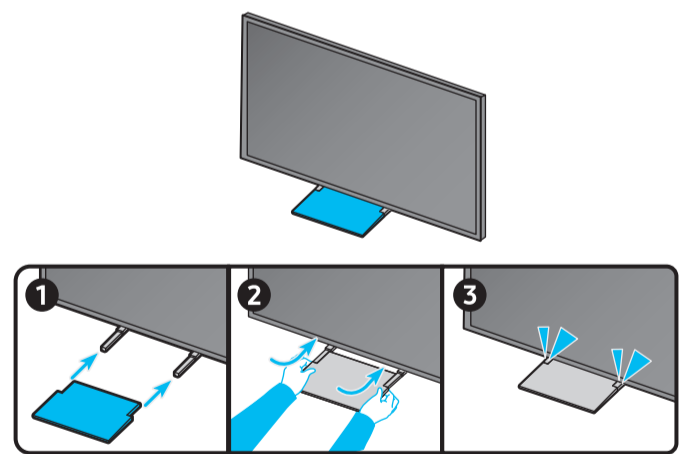

SAMSUNG

Unpacking and Installation Guide

Scan this QR code with your smart phone to see helpful videos.

BN68-18096A-00

1

2

3

4

5

6

	A	B	C	D	E	F	G	H
QN55Q7*C QN55Q7*D	48.5 inches (1232.9 mm)	27.9 inches (708.7 mm)	1.0 inches (25.7 mm)	30.5 inches (774.1 mm)	10.1 inches (255.9 mm)	54.6 inches	35.5 lbs (16.1 kg)	37.3 lbs (16.9 kg)

*: 0-9, A-Z

	VESA A x B (mm)	C (mm)	D	E x 4	F (mm)	G (inches)	H (inches)	I (inches)
QN55Q7*C QN55Q7*D	200 x 200	11-13	C + ★	M8	1.25	9.3	20.2	10.6

*: 0-9, A-Z

★: Wall-Mount Bracket