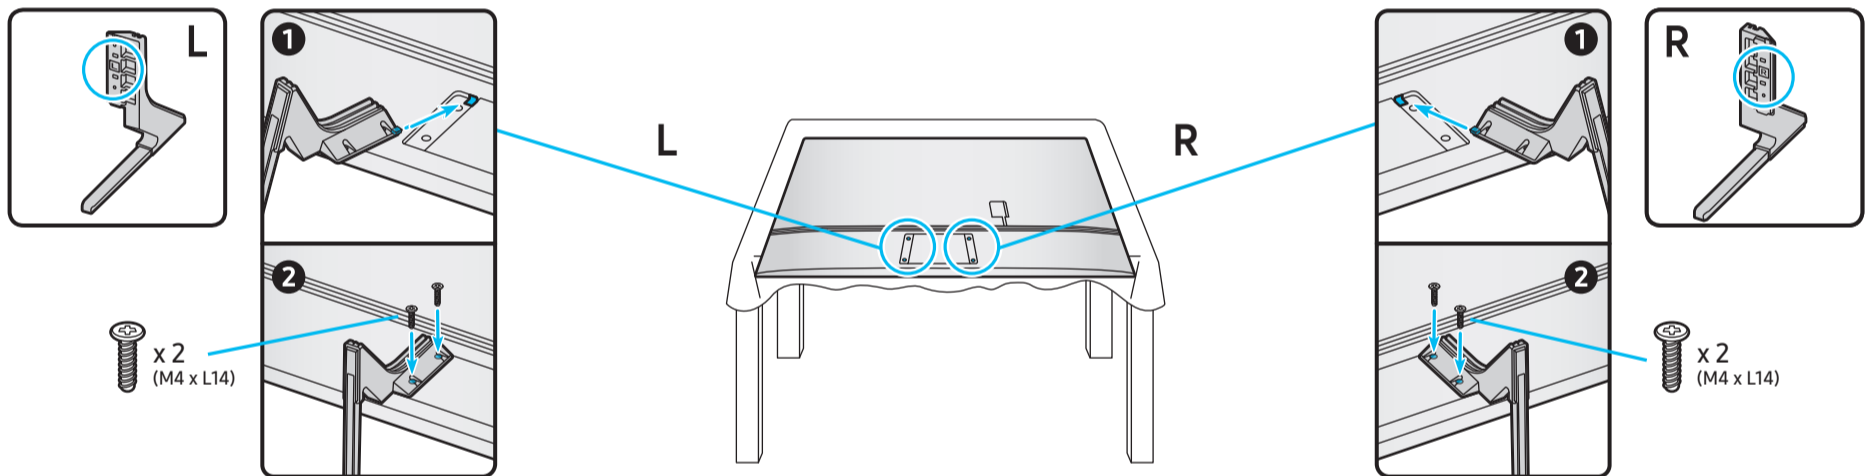

SAMSUNG

Unpacking and Installation Guide

Scan this QR code with your smart phone to see helpful videos.

BN68-18096A-00

1

2

3

4

5

6

	A	B	C	D	E	F	G	H
QN55Q7*C QN55Q7*D	48.5 inches (1232.9 mm)	27.9 inches (708.7 mm)	1.0 inches (25.7 mm)	30.5 inches (774.1 mm)	10.1 inches (255.9 mm)	54.6 inches	35.5 lbs (16.1 kg)	37.3 lbs (16.9 kg)

*: 0-9, A-Z

	VESA A x B (mm)	C (mm)	D	E x 4	F (mm)	G (inches)	H (inches)	I (inches)
QN55Q7*C QN55Q7*D	200 x 200	11-13	C + ★	M8	1.25	9.3	20.2	10.6

*: 0-9, A-Z

★: Wall-Mount Bracket