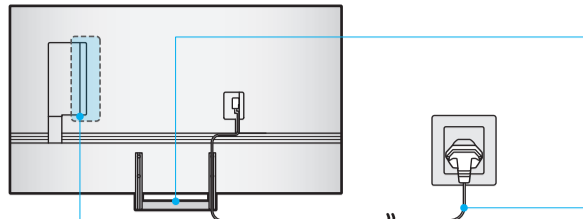

SAMSUNG

Unpacking and Installation Guide

Scan this QR code with your smart phone to see helpful videos.

BN68-18096A-00

1

2

3

4

5

6

	A	B	C	D	E	F	G	H
QN55Q7*C QN55Q7*D	48.5 inches (1232.9 mm)	27.9 inches (708.7 mm)	1.0 inches (25.7 mm)	30.5 inches (774.1 mm)	10.1 inches (255.9 mm)	54.6 inches	35.5 lbs (16.1 kg)	37.3 lbs (16.9 kg)

*: 0-9, A-Z

	VESA A x B (mm)	C (mm)	D	E x 4	F (mm)	G (inches)	H (inches)	I (inches)
QN55Q7*C QN55Q7*D	200 x 200	11-13	C + ★	M8	1.25	9.3	20.2	10.6

*: 0-9, A-Z

★: Wall-Mount Bracket