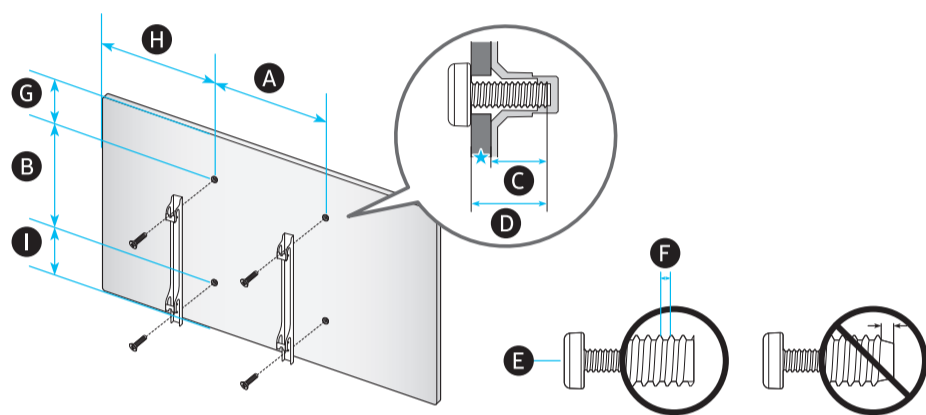

5

6

	A	B	C	D	E	F	G	H
QN55Q7*C QN55Q7*D	48.5 inches (1232.9 mm)	27.9 inches (708.7 mm)	1.0 inches (25.7 mm)	30.5 inches (774.1 mm)	10.1 inches (255.9 mm)	54.6 inches	35.5 lbs (16.1 kg)	37.3 lbs (16.9 kg)

*: 0-9, A-Z

	VESA A x B (mm)	C (mm)	D	E x 4	F (mm)	G (inches)	H (inches)	I (inches)
QN55Q7*C QN55Q7*D	200 x 200	11-13	C + ★	M8	1.25	9.3	20.2	10.6

*: 0-9, A-Z

★: Wall-Mount Bracket