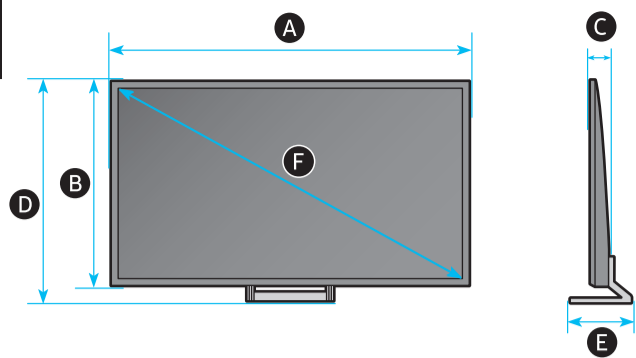

SAMSUNG

Unpacking and Installation Guide

Scan this QR code with your smart phone to see helpful videos.

BN68-18096A-00

1

2

3

4

5

6

	A	B	C	D	E	F	G	H
QN55Q7*C QN55Q7*D	48.5 inches (1232.9 mm)	27.9 inches (708.7 mm)	1.0 inches (25.7 mm)	30.5 inches (774.1 mm)	10.1 inches (255.9 mm)	54.6 inches	35.5 lbs (16.1 kg)	37.3 lbs (16.9 kg)

*: 0-9, A-Z

	VESA A x B (mm)	C (mm)	D	E x 4	F (mm)	G (inches)	H (inches)	I (inches)
QN55Q7*C QN55Q7*D	200 x 200	11-13	C + ★	M8	1.25	9.3	20.2	10.6

*: 0-9, A-Z

★: Wall-Mount Bracket