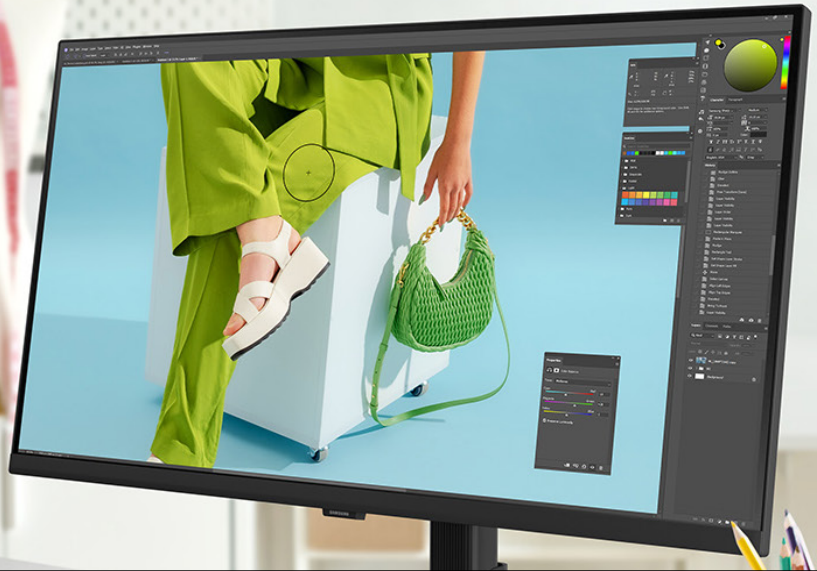

SAMSUNG

27" ViewFinity S7 (S70D) 4K UHD HDR10 High Resolution Monitor

LS32D702EANXGO / LS32D701EANXZA

Samsung's ViewFinity S7 Monitor with 4K UHD Resolution reveals crystal-clear visual excellence and increased levels of detail with higher pixel density. HDR10 provides near-limitless hues and true-to-life color representation with deeper contrast for darker darks and brighter brights. Multiple ports enable convenient connectivity that simplify setup and enhance productivity. Requiring no tools or screws, the Easy Setup Stand offers flexibility with the simple push of a button. TÜV-certified for intelligent eye care, with Eye Saver Mode to protect eyes against excessive blue light.

Key features

UHD

4K UHD Resolution

4K UHD (3840x2160) Resolution reveals increased levels of detail with higher pixel density. Greater color detail and more screen space enable a smoother workflow for creative professionals to build intricate designs, complex diagrams, and dynamic video content.

1.07 billion colors with HDR10

HDR10 provides true-to-life color representation with deeper contrast for darker darks and brighter brights. Every piece of content becomes a joy to look at and can be experienced exactly as intended.

Multiple Ports

Featuring HDMI, DP, USB-A, and USB-B ports, connecting your peripherals is as straightforward as it gets. Simplify your setup and enhance your productivity with convenient connectivity that ensures a seamless workflow.