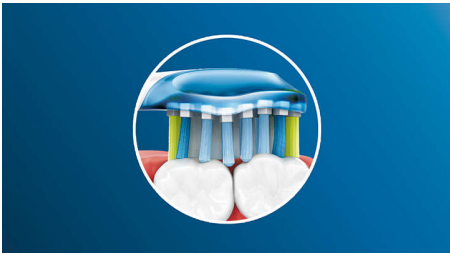

HX9042/95

Our brush head for a deep clean and whiter teeth
Up to 10x more plaque removal* for great results

For a Superior Deep Clean. Our C3 2-in-1 Plaque Removal+Whitening adapts to the contours of your teeth and gums thanks to soft, flexing sides that give you 4x more surface contact for a comfortable, deep clean and whiter teeth.

Philips Sonicare's deep clean

- Up to 100% less stains for whiter teeth

For exceptional plaque removal

- Up to 10x more plaque removal than a manual toothbrush

Eco-friendly Design

- 70% bio-based plastic

Highlights

Say goodbye to plaque

And thanks to its flexible design, it removes up to 10x more plaque from hard-to-reach areas* for a truly deep clean along the gum line and between teeth.

Adaptive cleaning technology

Experience up to 100% less stains for whiter teeth*** in just 3 days with the C3 Plaque Removal+Whitening brush head. Its dense bristles, packed into the center, work hard to remove plaque, and everyday surface stains from food and drinks. Flexing sides let bristles contour to the unique shape of your teeth and gums for deep cleaning and a brighter smile in just 3 days.