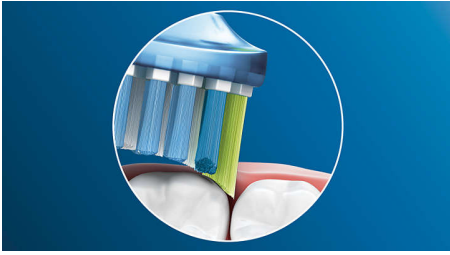

Philips Sonicare's deep clean

- Up to 100% less stains for whiter teeth

For exceptional plaque removal

- Up to 10x more plaque removal than a manual toothbrush

Eco-friendly Design

- 70% bio-based plastic

Highlights

Say goodbye to plaque

And thanks to its flexible design, it removes up to 10x more plaque from hard-to-reach areas* for a truly deep clean along the gum line and between teeth.

Adaptive cleaning technology

Experience up to 100% less stains for whiter teeth*** in just 3 days with the C3 Plaque Removal+Whitening brush head. Its dense bristles, packed into the center, work hard to remove plaque, and everyday surface stains from food and drinks. Flexing sides let bristles contour to the unique shape of your teeth and gums for deep cleaning and a brighter smile in just 3 days.