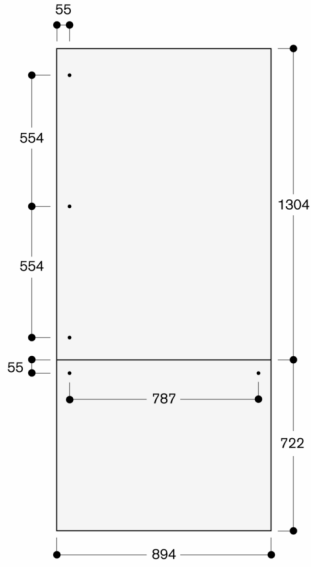

RVA421920

Door

RVA421920

- Door panels, dark brushed stainless steel, with handles.
- For RVB 497, panel thickness 19 mm.
- Door panels, dark brushed stainless steel, with handles.

For RVB 497, panel thickness 19 mm.

Niche width 900 mm

The door panel thickness is 19 mm

The maximum door panel dimensions are based on a clearance of 3 mm, based on a single niche

Measurements in mm

Niche width 35.5" (900 mm)

The door panel thickness is 3/4" (19 mm)

The maximum door panel dimensions are based on a clearance of 1/8" (3 mm), based on a single niche

Measurements in inches (mm)