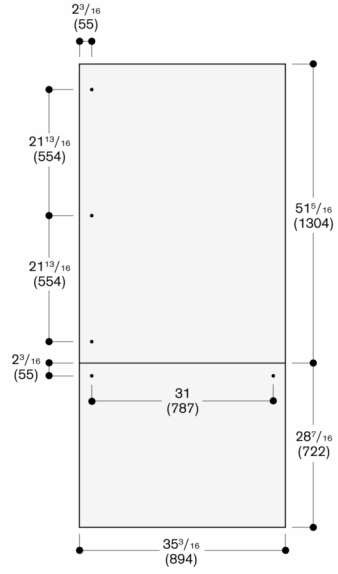

RVA421920

Door

RVA421920

- Door panels, dark brushed stainless steel, with handles.
- For RVB 497, panel thickness 19 mm.
- Door panels, dark brushed stainless steel, with handles.

For RVB 497, panel thickness 19 mm.

Niche width 900 mm

The door panel thickness is 19 mm

The maximum door panel dimensions are based on a clearance of 3 mm, based on a single niche

Measurements in mm

Niche width 35.5" (900 mm)

The door panel thickness is 3/4" (19 mm)

The maximum door panel dimensions are based on a clearance of 1/8" (3 mm), based on a single niche

Measurements in inches (mm)