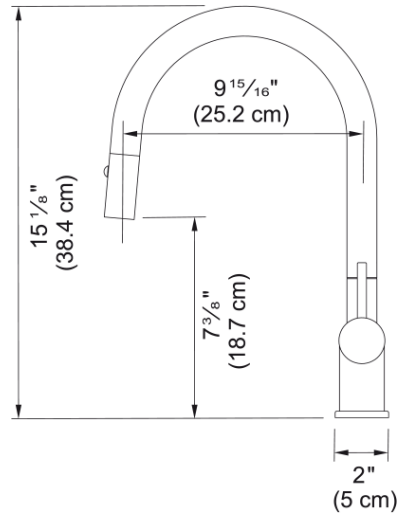

Active Pull-Down Faucet - ACT-PD-MBK | 115.0656.858

Aspect

Spout type	J - spout
Color	Matte black
Type of material	Brass
Flexible pullout hose material	Nylon grey
Spray head material	Brass

Product Dimensions

Faucet hole diameter	35 mm
Cartridge dimension	35 mm
Height overall	15.118

Installation

Mounting type	Shank
Water supply hose connection	1/2"
Water supply hose length	450 mm

Product specifications

Pressure	High pressure
Faucet type	Spray
Faucet operation	Side lever
Faucet rotation	180°