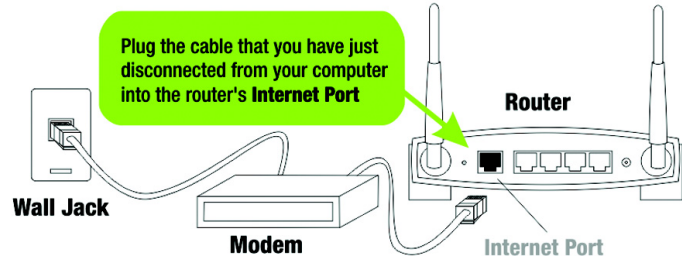

2.4GHz 802.11g
Wireless-G
Broadband Router
Quick Installation
Model No. **WRT54G-TM**
CISCO SYSTEMS

A Insert the Setup CD (PC only) into your CD-ROM drive.

B This *Welcome* screen will appear on your monitor.

C Click the Click Here to Start button.

D Follow the steps on the Wizard, as shown below.

1 Disconnect the Power from the Modem

2 Disconnect the Modem from the Computer

3

Connect the Modem to the Router

4

Connect the Power to the Modem

5

Connect the Router to a Computer

4

6

Connect the Router to a Computer

7

Power on the T-Mobile Router

8