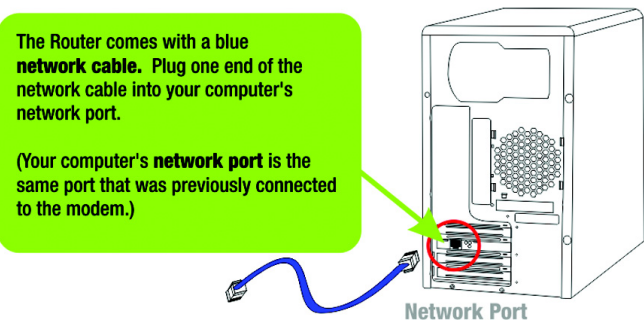

C Click the Click Here to Start button.

D Follow the steps on the Wizard, as shown below.

1 Disconnect the Power from the Modem

2 Disconnect the Modem from the Computer

3

Connect the Modem to the Router

4

Connect the Power to the Modem

5

Connect the Router to a Computer

4

6

Connect the Router to a Computer

7

Power on the T-Mobile Router

8