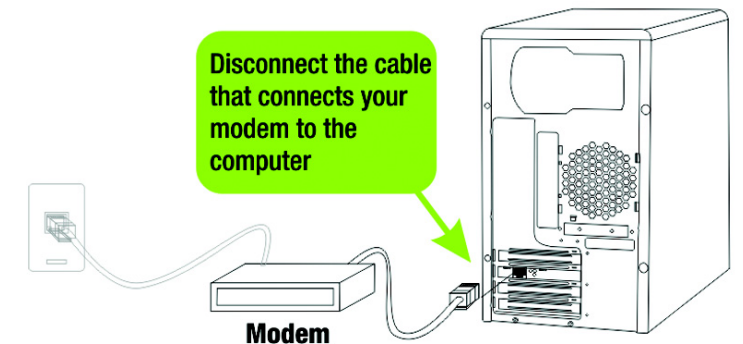

2.4GHz 802.11g
Wireless-G
Broadband Router
Quick Installation
Model No. **WRT54G-TM**
CISCO SYSTEMS

A Insert the Setup CD (PC only) into your CD-ROM drive.

B This *Welcome* screen will appear on your monitor.

C Click the Click Here to Start button.

D Follow the steps on the Wizard, as shown below.

1 Disconnect the Power from the Modem

2 Disconnect the Modem from the Computer

3

Connect the Modem to the Router

4

Connect the Power to the Modem

5

Connect the Router to a Computer

4

6

Connect the Router to a Computer

7

Power on the T-Mobile Router

8