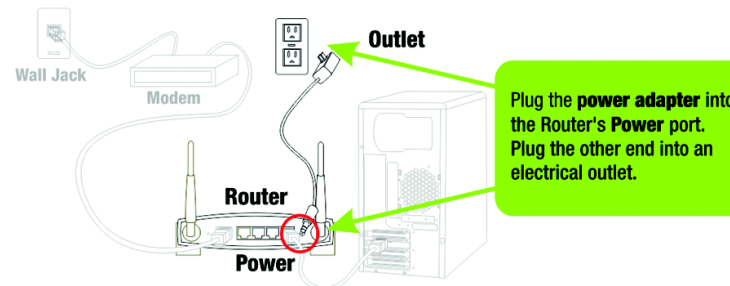

C Click the Click Here to Start button.

D Follow the steps on the Wizard, as shown below.

1 Disconnect the Power from the Modem

2 Disconnect the Modem from the Computer

3

Connect the Modem to the Router

4

Connect the Power to the Modem

5

Connect the Router to a Computer

4

6

Connect the Router to a Computer

7

Power on the T-Mobile Router

8

Check the Router's Status

5

E

When you are finished with the Wizard and are waiting for your Internet connection, this screen will appear. Continue with the steps on the Setup Wizard and follow the on-screen instructions.