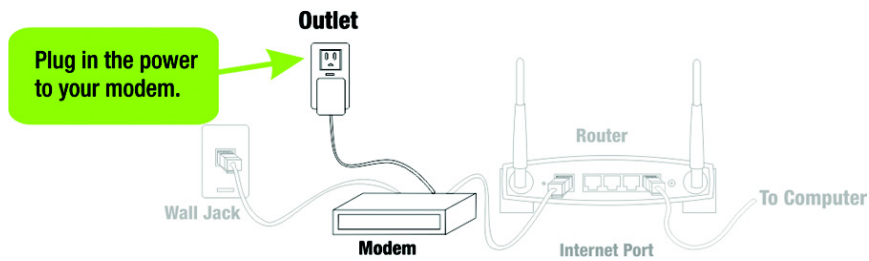

C Click the Click Here to Start button.

D Follow the steps on the Wizard, as shown below.

1 Disconnect the Power from the Modem

2 Disconnect the Modem from the Computer

3

Connect the Modem to the Router

4

Connect the Power to the Modem

5

Connect the Router to a Computer

4

6

Connect the Router to a Computer

7

Power on the T-Mobile Router

8