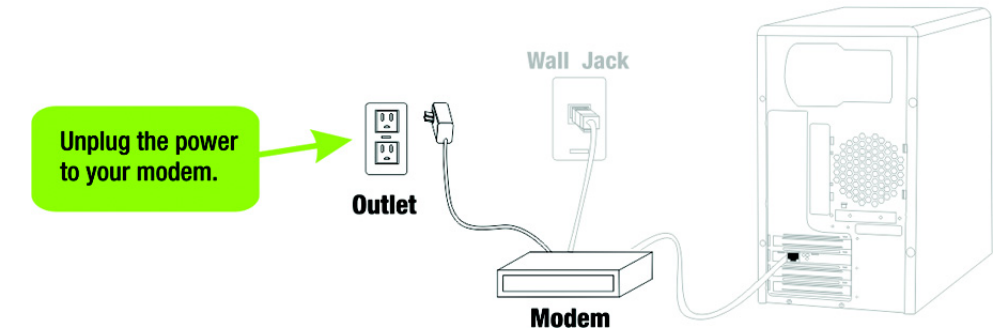

D Follow the steps on the Wizard, as shown below.

1 Disconnect the Power from the Modem