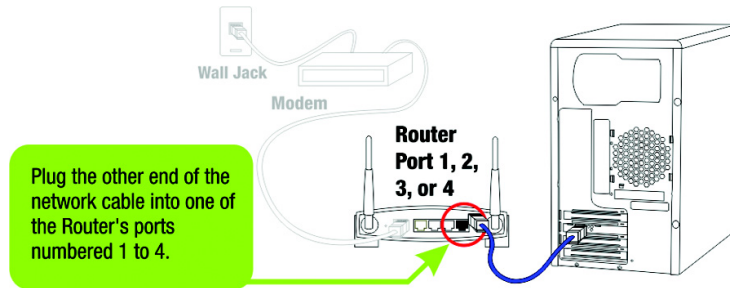

C Click the Click Here to Start button.

D Follow the steps on the Wizard, as shown below.

1 Disconnect the Power from the Modem

2 Disconnect the Modem from the Computer

3

Connect the Modem to the Router

4

Connect the Power to the Modem

5

Connect the Router to a Computer

4

6

Connect the Router to a Computer

7

Power on the T-Mobile Router

8

Check the Router's Status

5

E

When you are finished with the Wizard and are waiting for your Internet connection, this screen will appear. Continue with the steps on the Setup Wizard and follow the on-screen instructions.